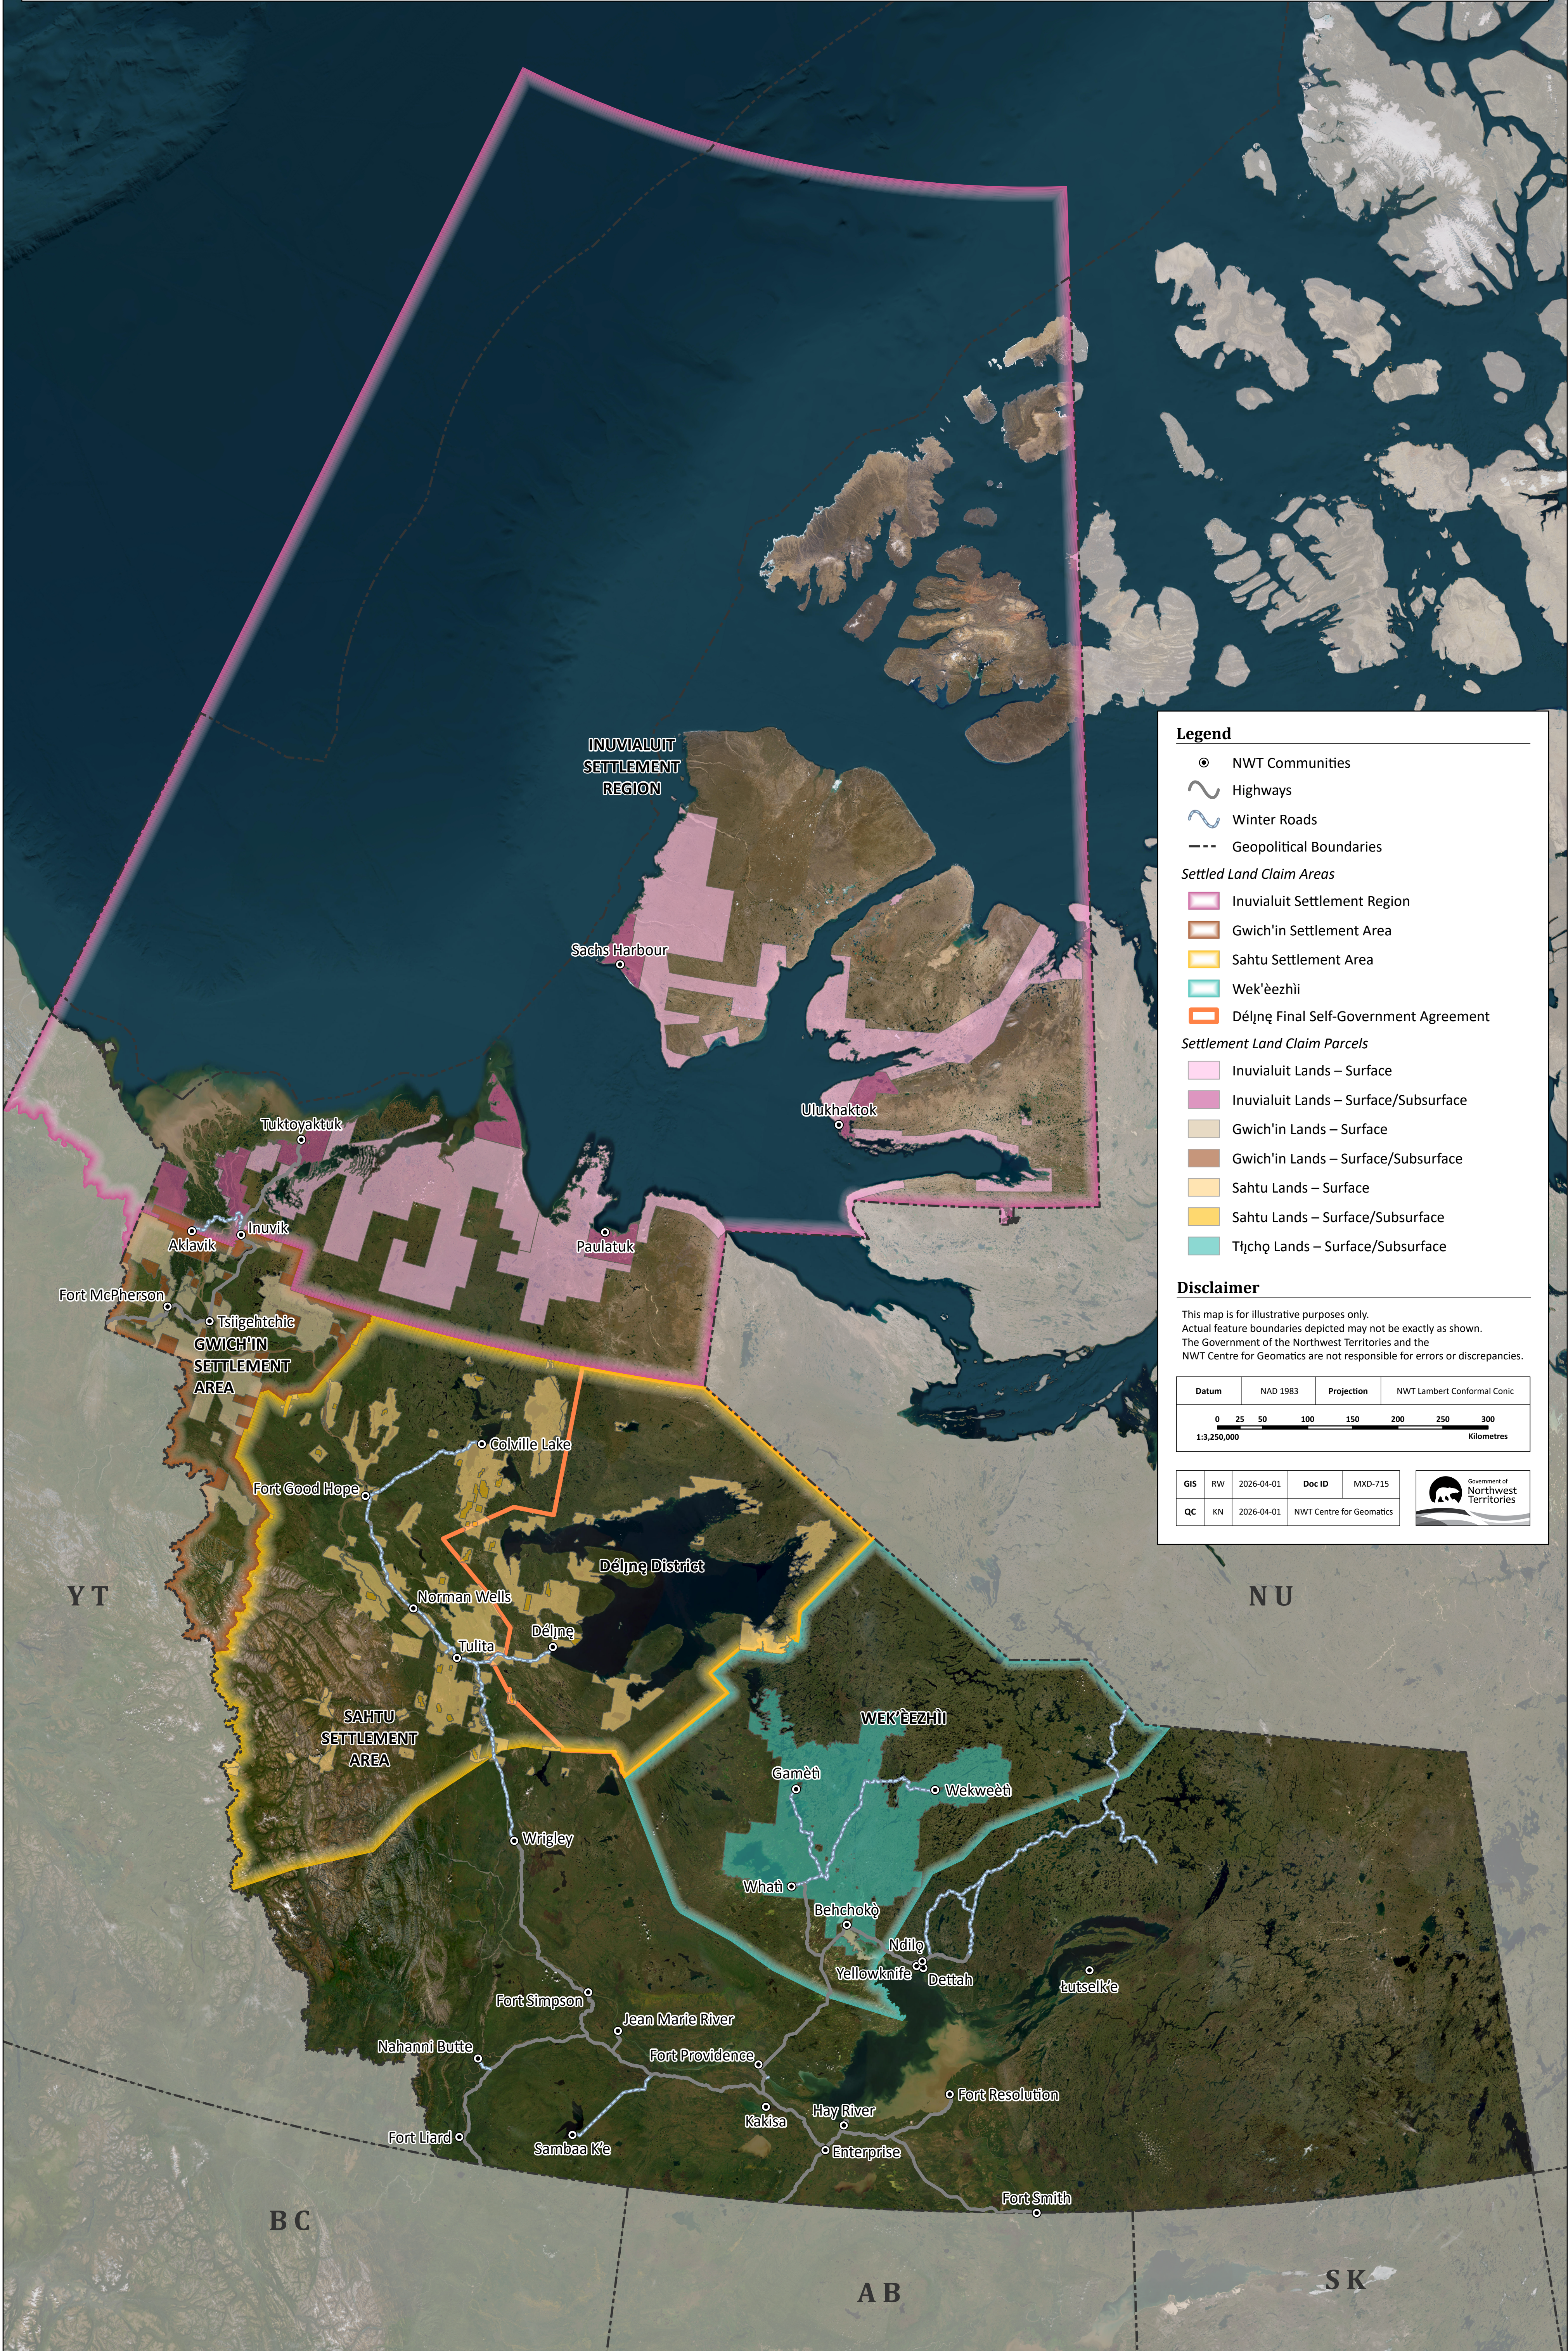

Land Claim Settlement Parcels of the Northwest Territories

Legend

- NWT Communities
- ~ Highways
- ~ Winter Roads
- - - Geopolitical Boundaries

Settled Land Claim Areas

- Inuvialuit Settlement Region
- Gwich'in Settlement Area
- Sahtu Settlement Area
- Wek'èezhii
- Dèlne Final Self-Government Agreement

Settlement Land Claim Parcels

- Inuvialuit Lands – Surface
- Inuvialuit Lands – Surface/Subsurface
- Gwich'in Lands – Surface
- Gwich'in Lands – Surface/Subsurface
- Sahtu Lands – Surface
- Sahtu Lands – Surface/Subsurface
- Tłı̨chǫ Lands – Surface/Subsurface

Disclaimer

This map is for illustrative purposes only. Actual feature boundaries depicted may not be exactly as shown. The Government of the Northwest Territories and the NWT Centre for Geomatics are not responsible for errors or discrepancies.

Datum	NAD 1983	Projection	NWT Lambert Conformal Conic
1:3,250,000			

GIS	RW	2026-04-01	Doc ID	MXD-715	
QC	KN	2026-04-01	NWT Centre for Geomatics		