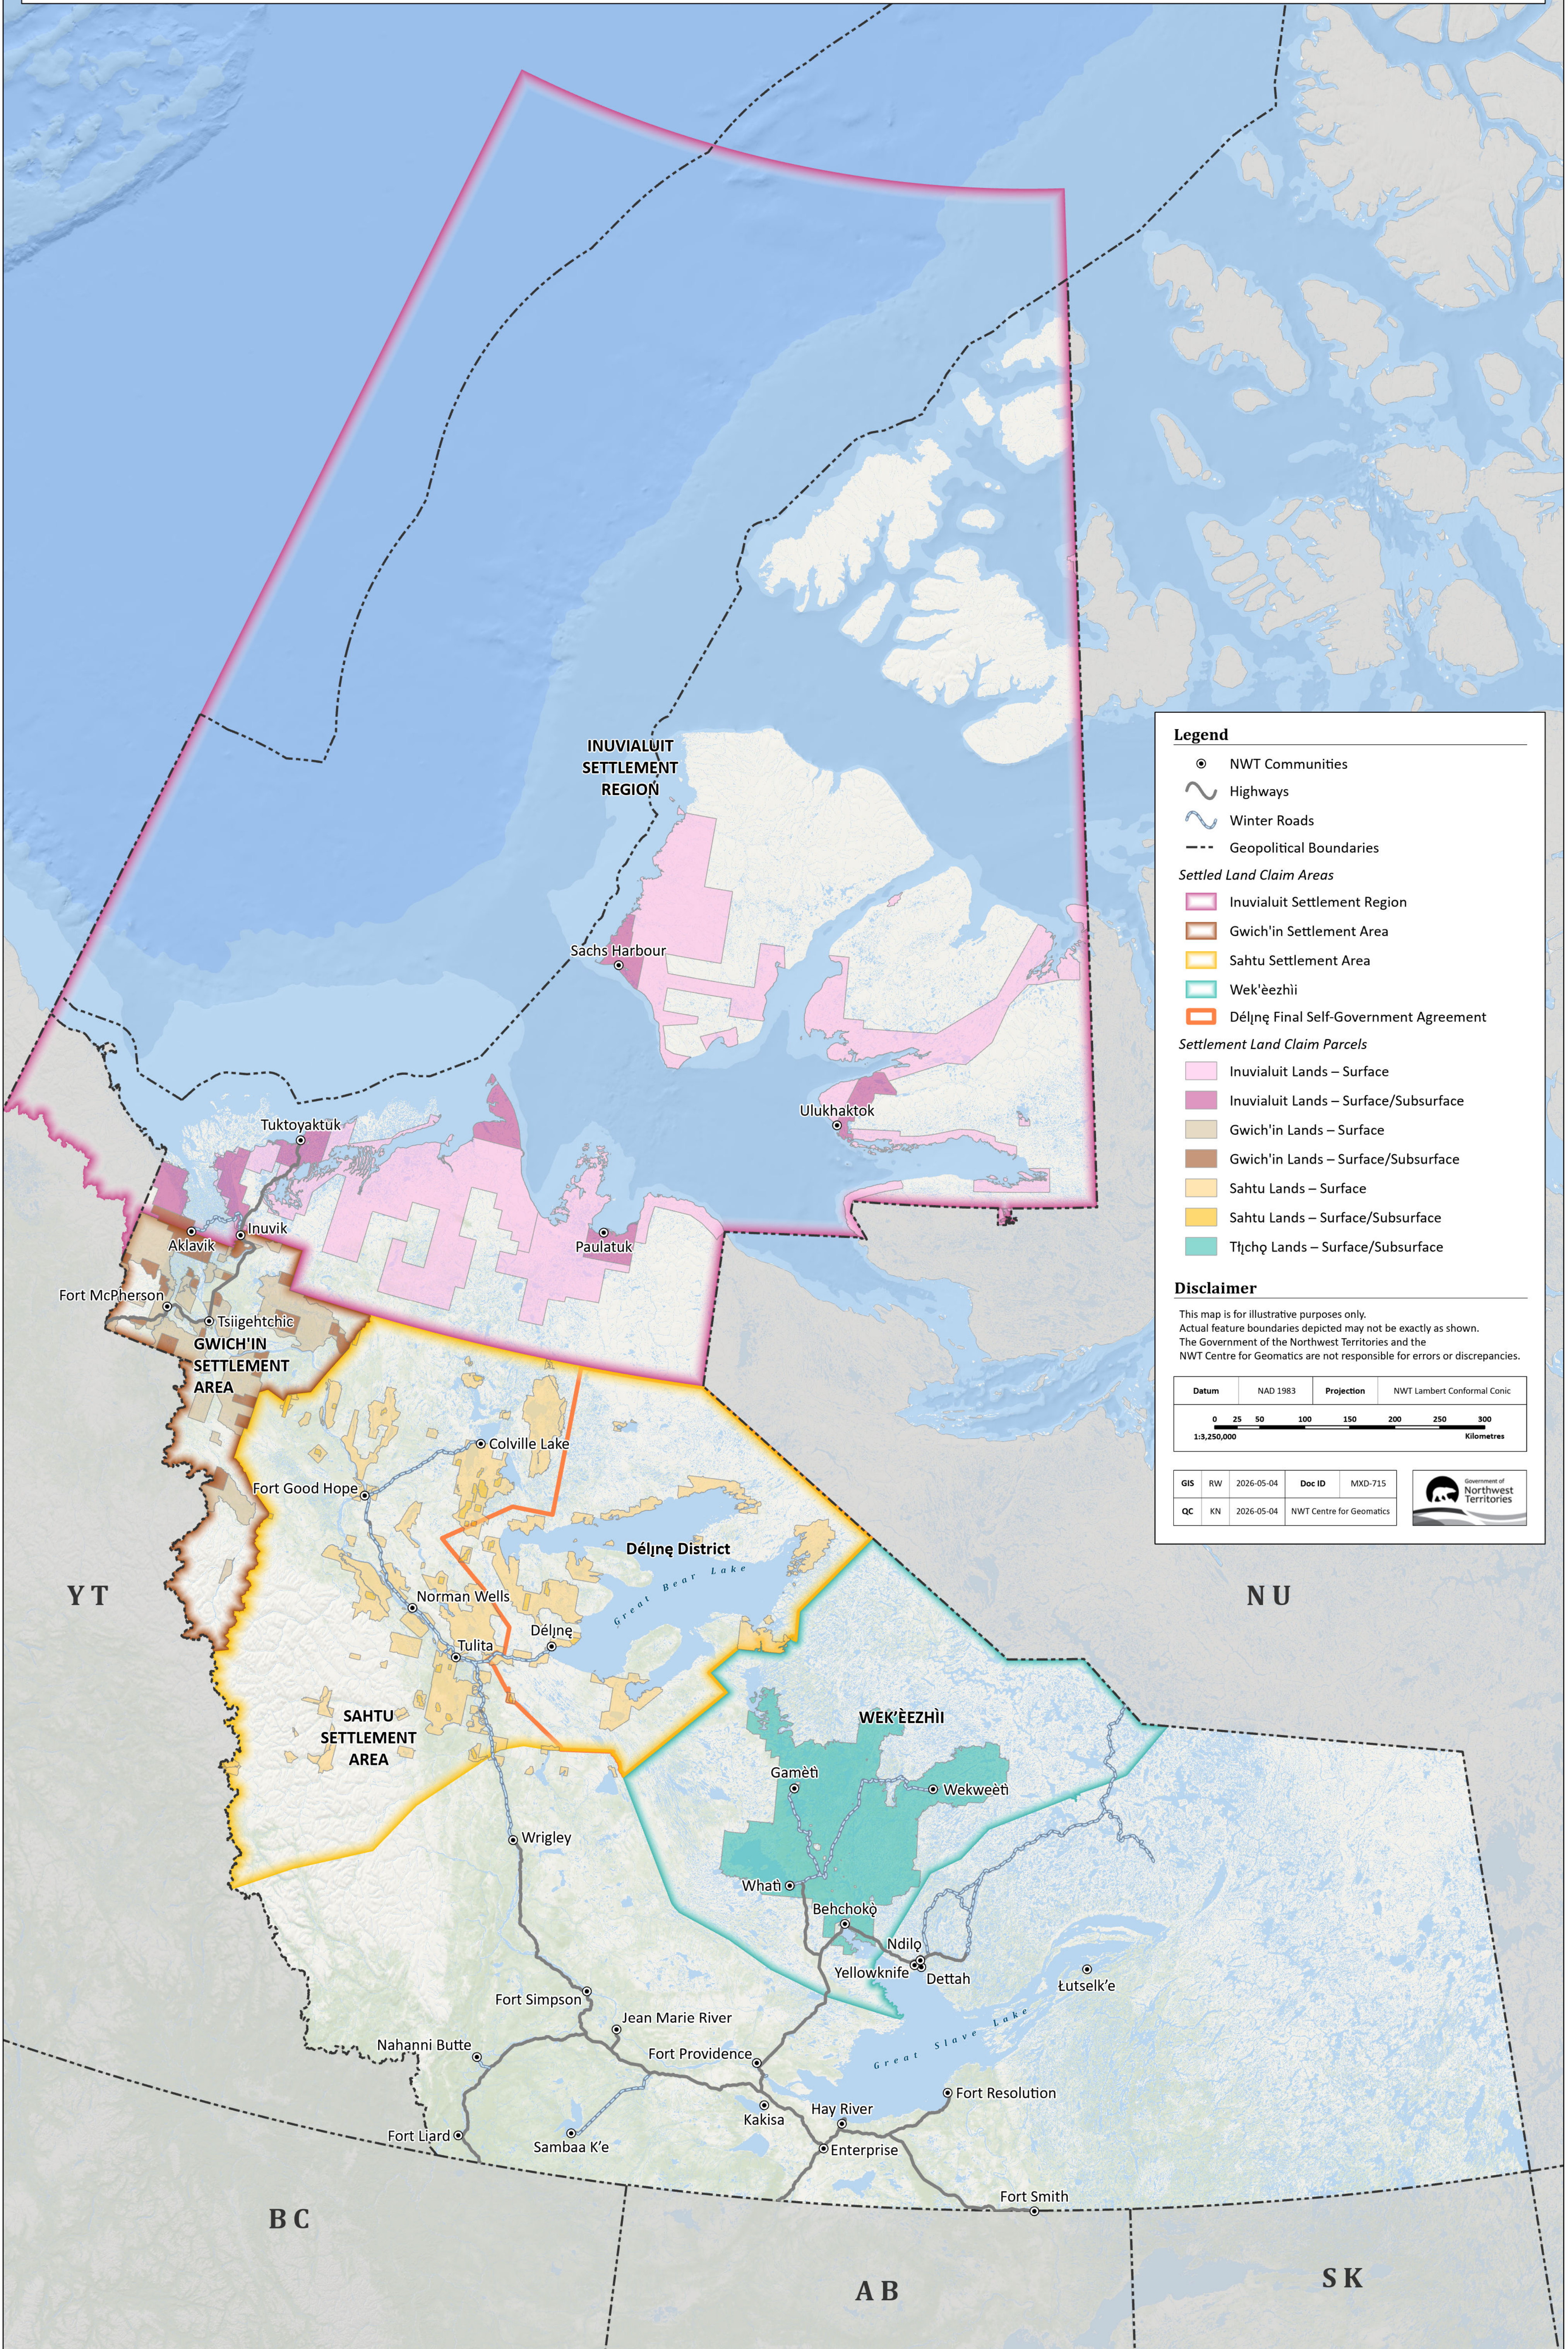

Land Claim Settlement Parcels of the Northwest Territories

Legend

- NWT Communities
- ~ Highways
- ~ Winter Roads
- - - Geopolitical Boundaries

Settled Land Claim Areas

- Inuvialuit Settlement Region
- Gwich'in Settlement Area
- Sahtu Settlement Area
- Wek'èezhii
- Dèlįę Final Self-Government Agreement

Settlement Land Claim Parcels

- Inuvialuit Lands – Surface
- Inuvialuit Lands – Surface/Subsurface
- Gwich'in Lands – Surface
- Gwich'in Lands – Surface/Subsurface
- Sahtu Lands – Surface
- Sahtu Lands – Surface/Subsurface
- Tłı̄chų Lands – Surface/Subsurface

Disclaimer

This map is for illustrative purposes only. Actual feature boundaries depicted may not be exactly as shown. The Government of the Northwest Territories and the NWT Centre for Geomatics are not responsible for errors or discrepancies.

Datum	NAD 1983	Projection	NWT Lambert Conformal Conic
1:3,250,000			

GIS	RW	2026-05-04	Doc ID	MXD-715	
QC	KN	2026-05-04	NWT Centre for Geomatics		