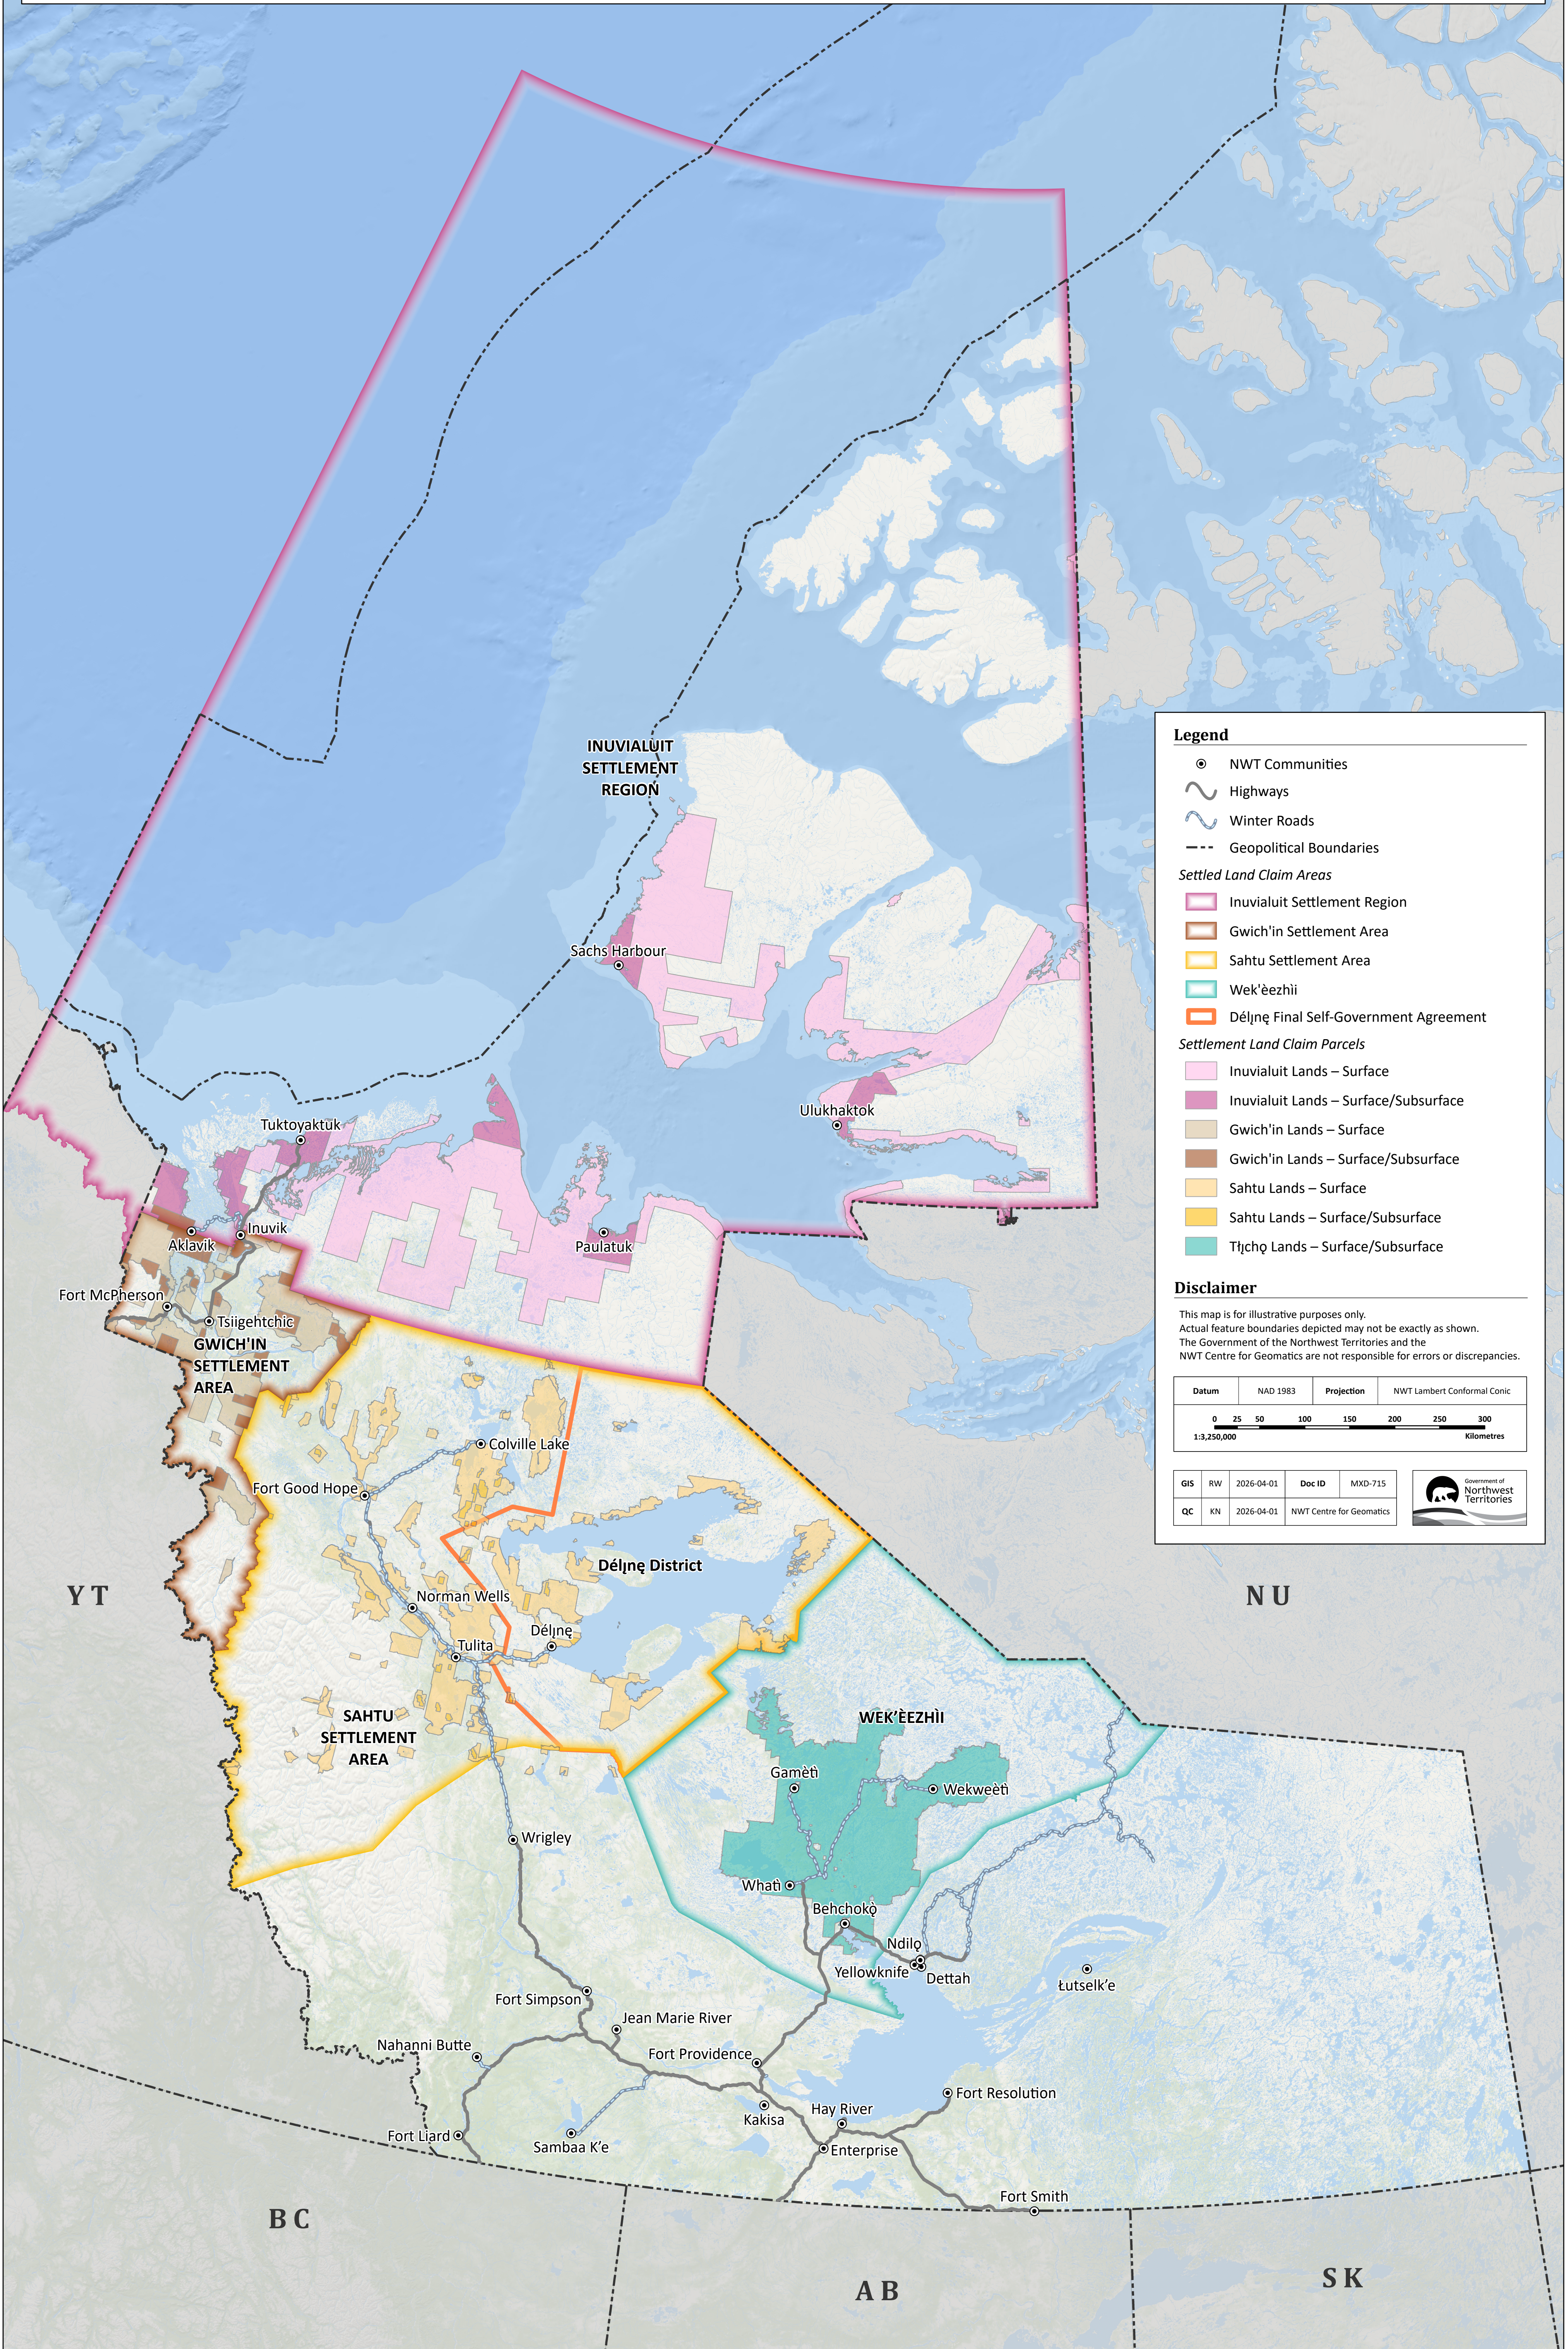

# Land Claim Settlement Parcels of the Northwest Territories

**Legend**

- NWT Communities
- ~ Highways
- ~ Winter Roads
- - - Geopolitical Boundaries

**Settled Land Claim Areas**

- Inuvialuit Settlement Region
- Gwich'in Settlement Area
- Sahtu Settlement Area
- Wek'èezhii
- Dèlįę Final Self-Government Agreement

**Settlement Land Claim Parcels**

- Inuvialuit Lands – Surface
- Inuvialuit Lands – Surface/Subsurface
- Gwich'in Lands – Surface
- Gwich'in Lands – Surface/Subsurface
- Sahtu Lands – Surface
- Sahtu Lands – Surface/Subsurface
- Tłı̄chǫ Lands – Surface/Subsurface

**Disclaimer**

This map is for illustrative purposes only. Actual feature boundaries depicted may not be exactly as shown. The Government of the Northwest Territories and the NWT Centre for Geomatics are not responsible for errors or discrepancies.

Datum	NAD 1983	Projection	NWT Lambert Conformal Conic
1:3,250,000			

GIS	RW	2026-04-01	Doc ID	MXD-715	
QC	KN	2026-04-01	NWT Centre for Geomatics		