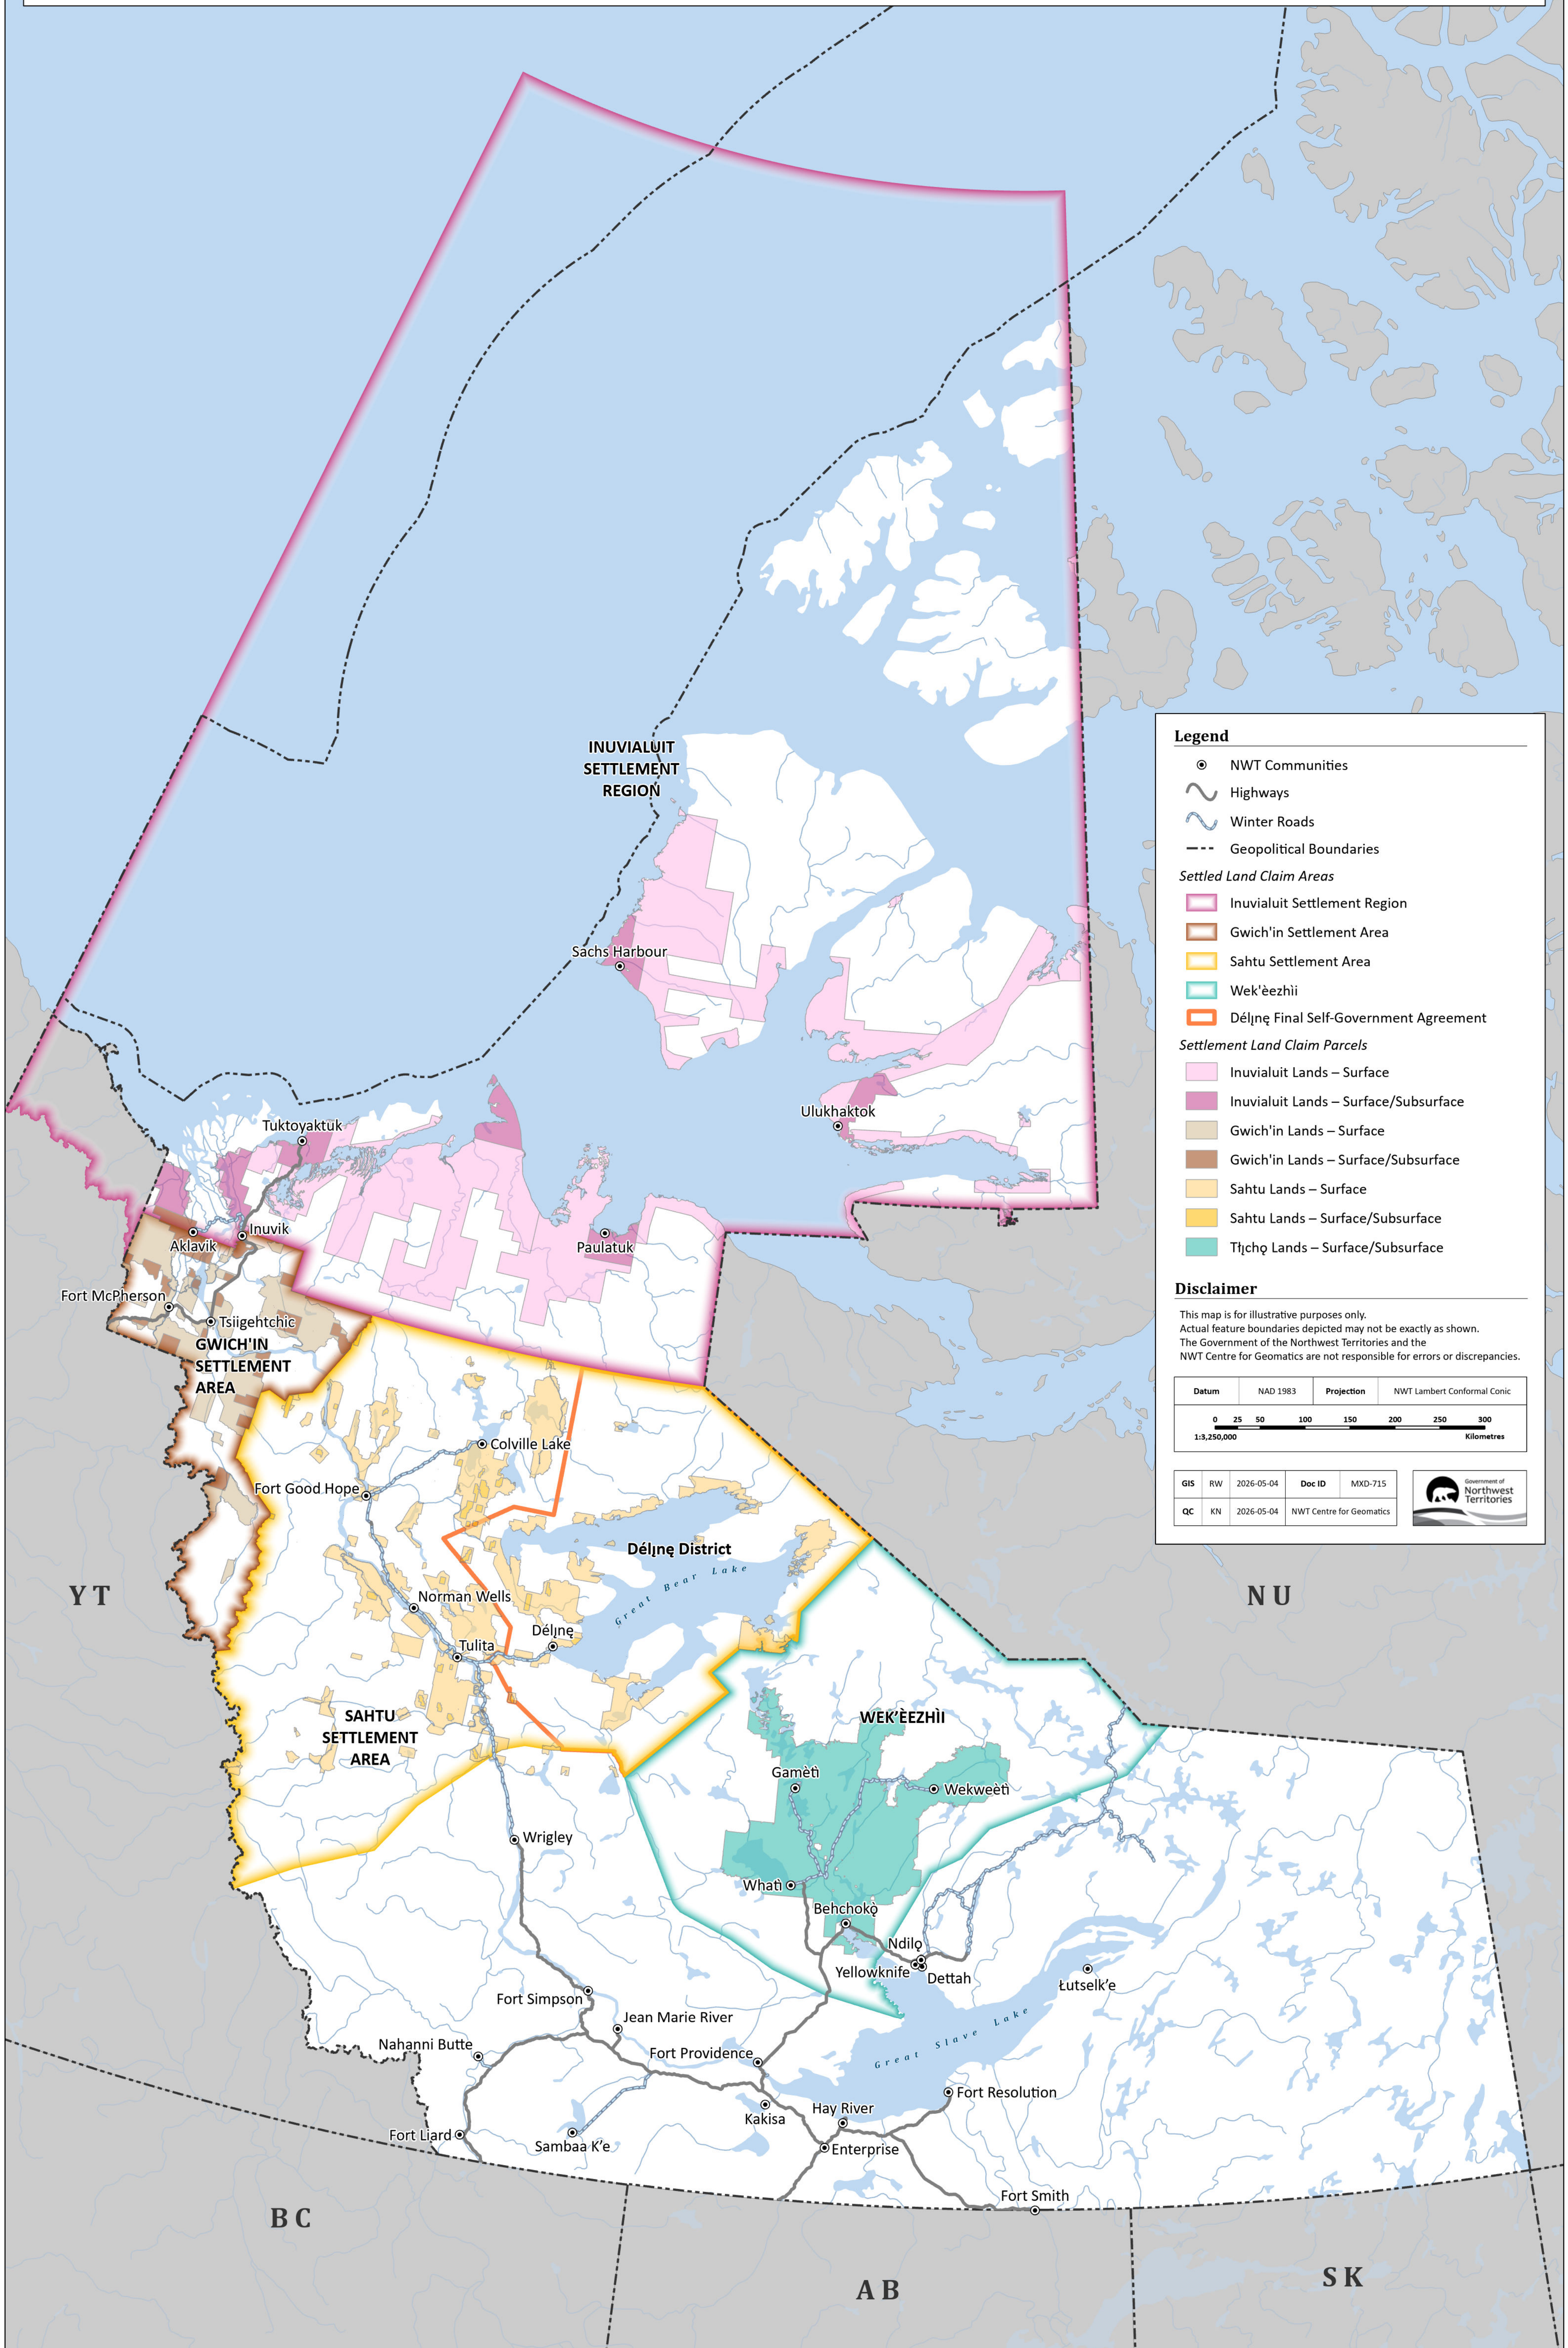

Land Claim Settlement Parcels of the Northwest Territories

Legend

- NWT Communities
- ~ Highways
- ~ Winter Roads
- - - Geopolitical Boundaries

Settled Land Claim Areas

- Inuvialuit Settlement Region
- Gwich'in Settlement Area
- Sahtu Settlement Area
- Wek'èezhii
- Dèlǰnè Final Self-Government Agreement

Settlement Land Claim Parcels

- Inuvialuit Lands – Surface
- Inuvialuit Lands – Surface/Subsurface
- Gwich'in Lands – Surface
- Gwich'in Lands – Surface/Subsurface
- Sahtu Lands – Surface
- Sahtu Lands – Surface/Subsurface
- Tłı̄chǫ Lands – Surface/Subsurface

Disclaimer

This map is for illustrative purposes only. Actual feature boundaries depicted may not be exactly as shown. The Government of the Northwest Territories and the NWT Centre for Geomatics are not responsible for errors or discrepancies.

Datum	NAD 1983	Projection	NWT Lambert Conformal Conic
-------	----------	------------	-----------------------------

GIS	RW	2026-05-04	Doc ID	MXD-715
QC	KN	2026-05-04	NWT Centre for Geomatics	