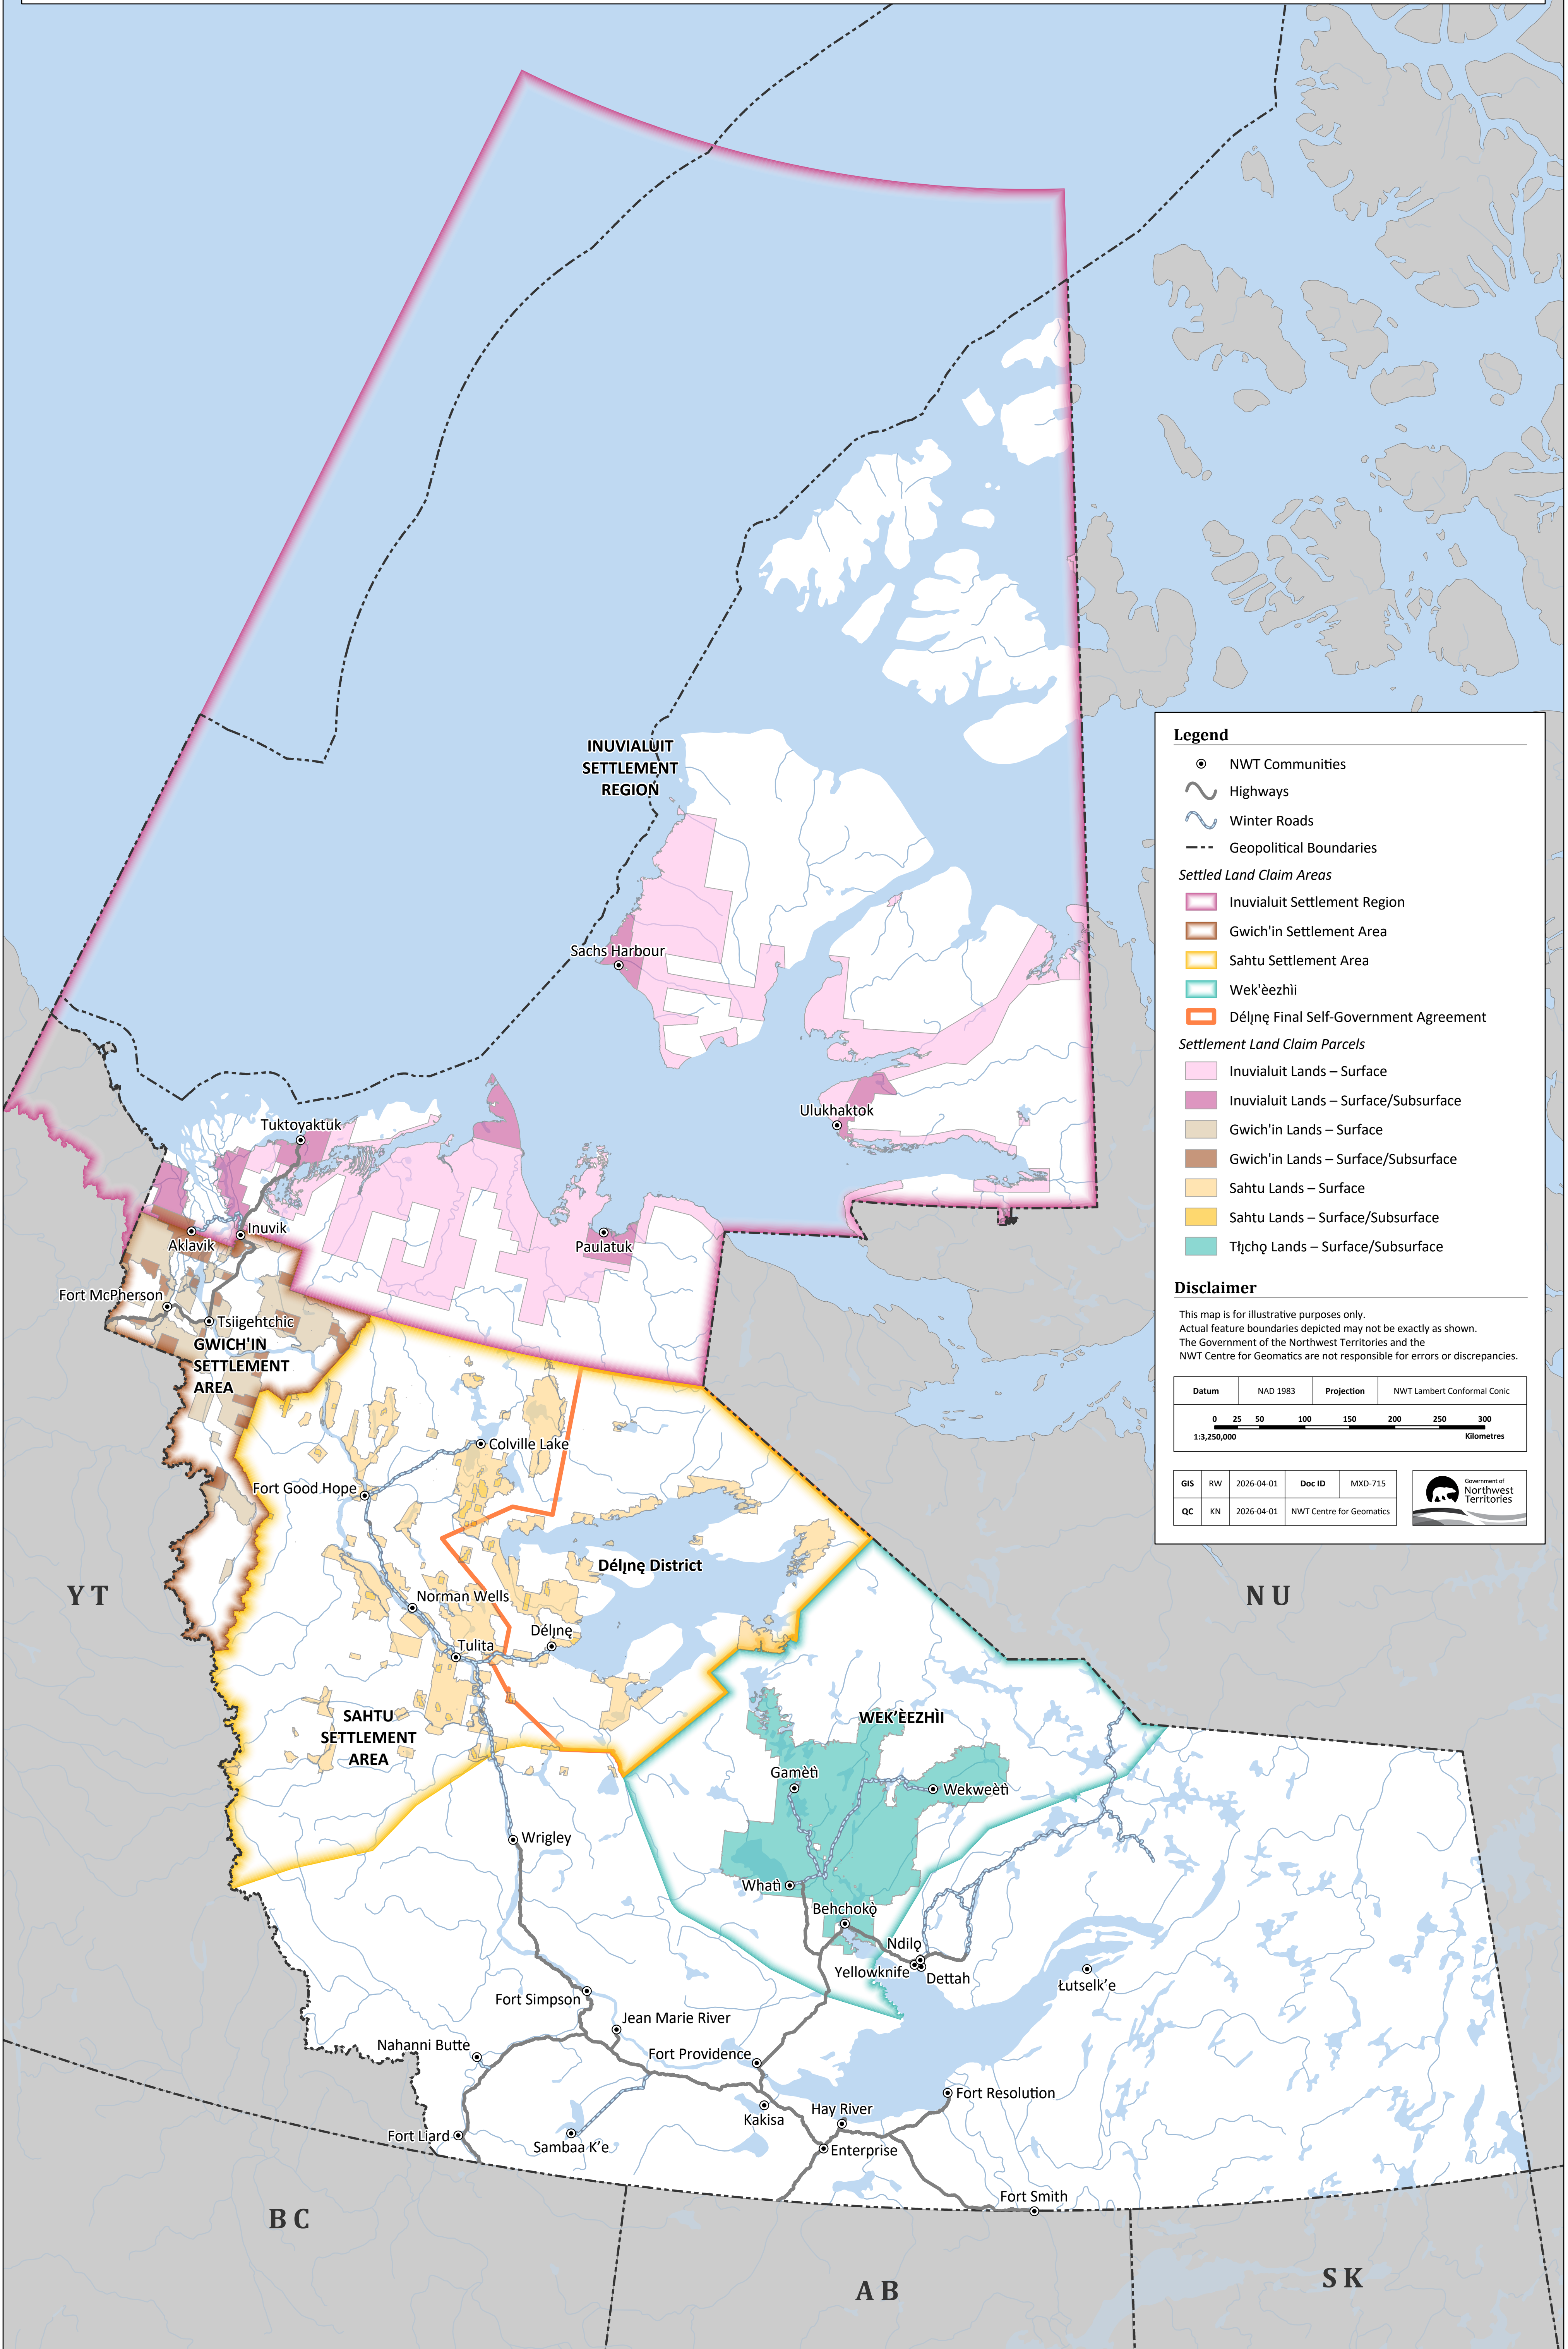

# Land Claim Settlement Parcels of the Northwest Territories

**Legend**

- NWT Communities
- ~ Highways
- ~ Winter Roads
- - - Geopolitical Boundaries

**Settled Land Claim Areas**

- Inuvialuit Settlement Region
- Gwich'in Settlement Area
- Sahtu Settlement Area
- Wek'èezhii
- Dèlḡè Final Self-Government Agreement

**Settlement Land Claim Parcels**

- Inuvialuit Lands – Surface
- Inuvialuit Lands – Surface/Subsurface
- Gwich'in Lands – Surface
- Gwich'in Lands – Surface/Subsurface
- Sahtu Lands – Surface
- Sahtu Lands – Surface/Subsurface
- Tłı̨chǫ Lands – Surface/Subsurface

**Disclaimer**

This map is for illustrative purposes only. Actual feature boundaries depicted may not be exactly as shown. The Government of the Northwest Territories and the NWT Centre for Geomatics are not responsible for errors or discrepancies.

Datum	NAD 1983	Projection	NWT Lambert Conformal Conic
1:3,250,000			

GIS	RW	2026-04-01	Doc ID	MXD-715	
QC	KN	2026-04-01	NWT Centre for Geomatics		