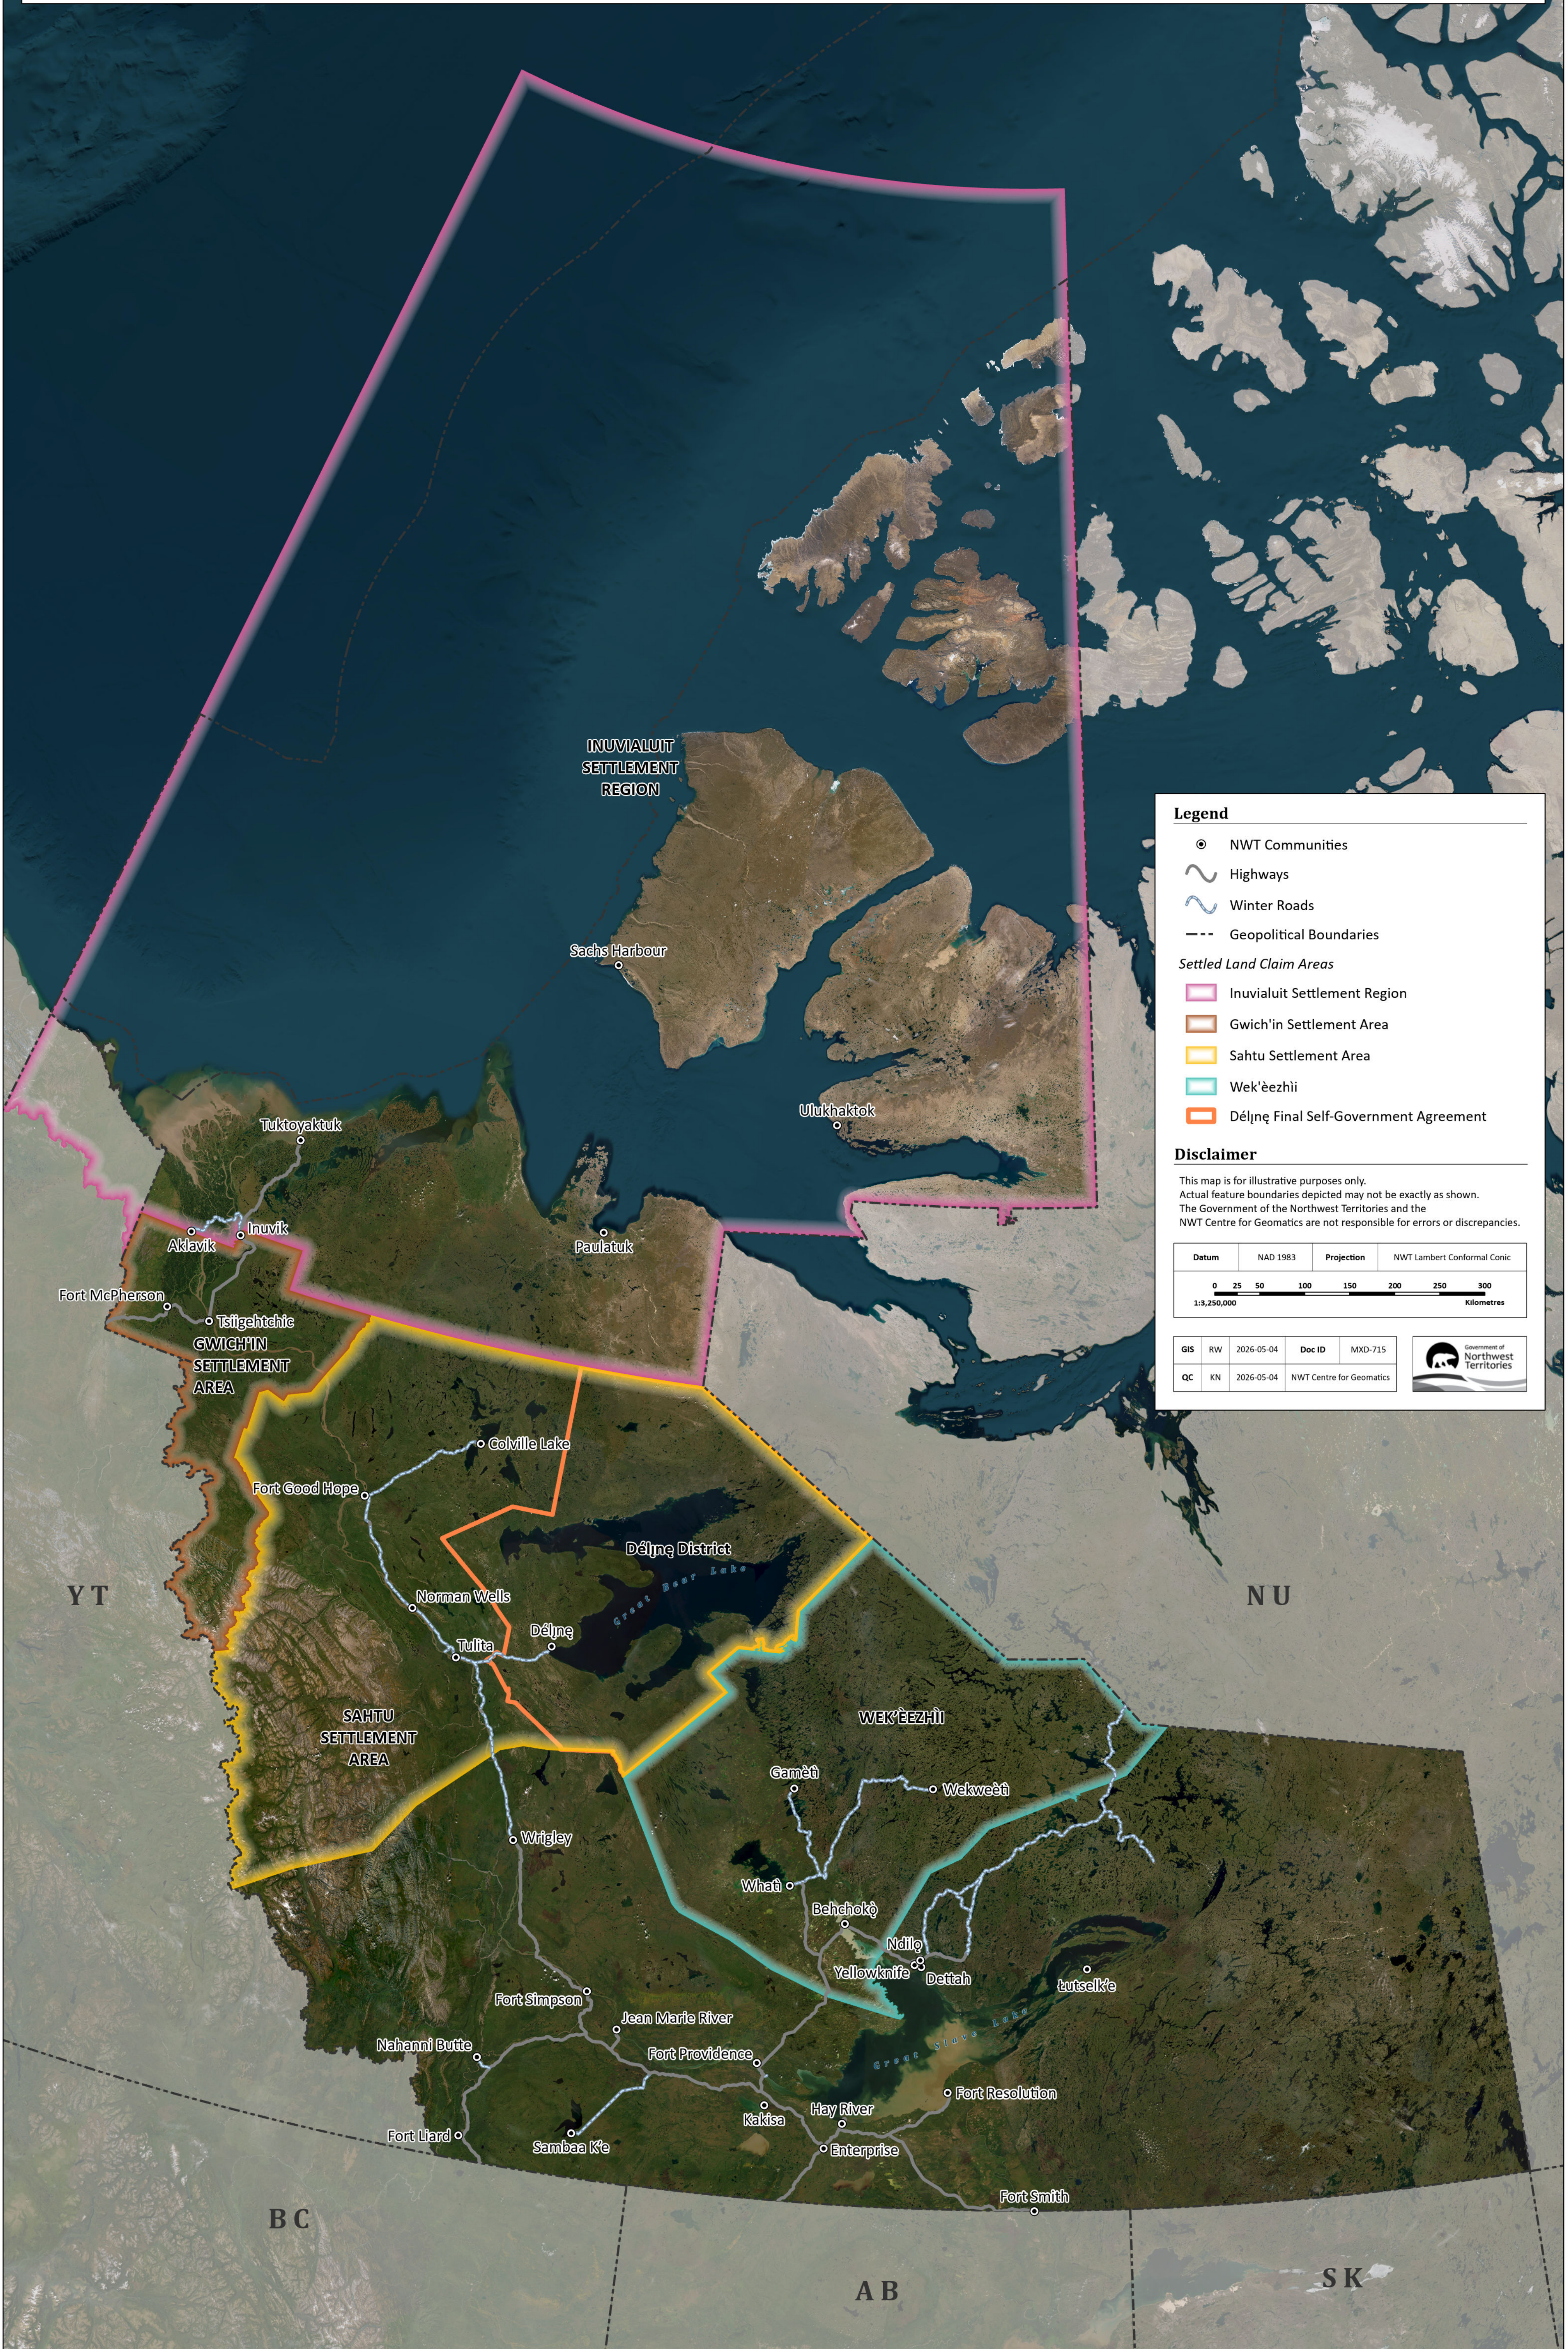

Settled Land Claim Regions of the Northwest Territories

Legend

- NWT Communities
- ~ Highways
- ~ Winter Roads
- - - Geopolitical Boundaries

Settled Land Claim Areas

- Inuvialuit Settlement Region
- Gwich'in Settlement Area
- Sahtu Settlement Area
- Wek'èezhii
- Dèlįnę Final Self-Government Agreement

Disclaimer

This map is for illustrative purposes only. Actual feature boundaries depicted may not be exactly as shown. The Government of the Northwest Territories and the NWT Centre for Geomatics are not responsible for errors or discrepancies.

Datum	NAD 1983	Projection	NWT Lambert Conformal Conic
1:3,250,000			

GIS	RW	2026-05-04	Doc ID	MXD-715	
QC	KN	2026-05-04	NWT Centre for Geomatics		