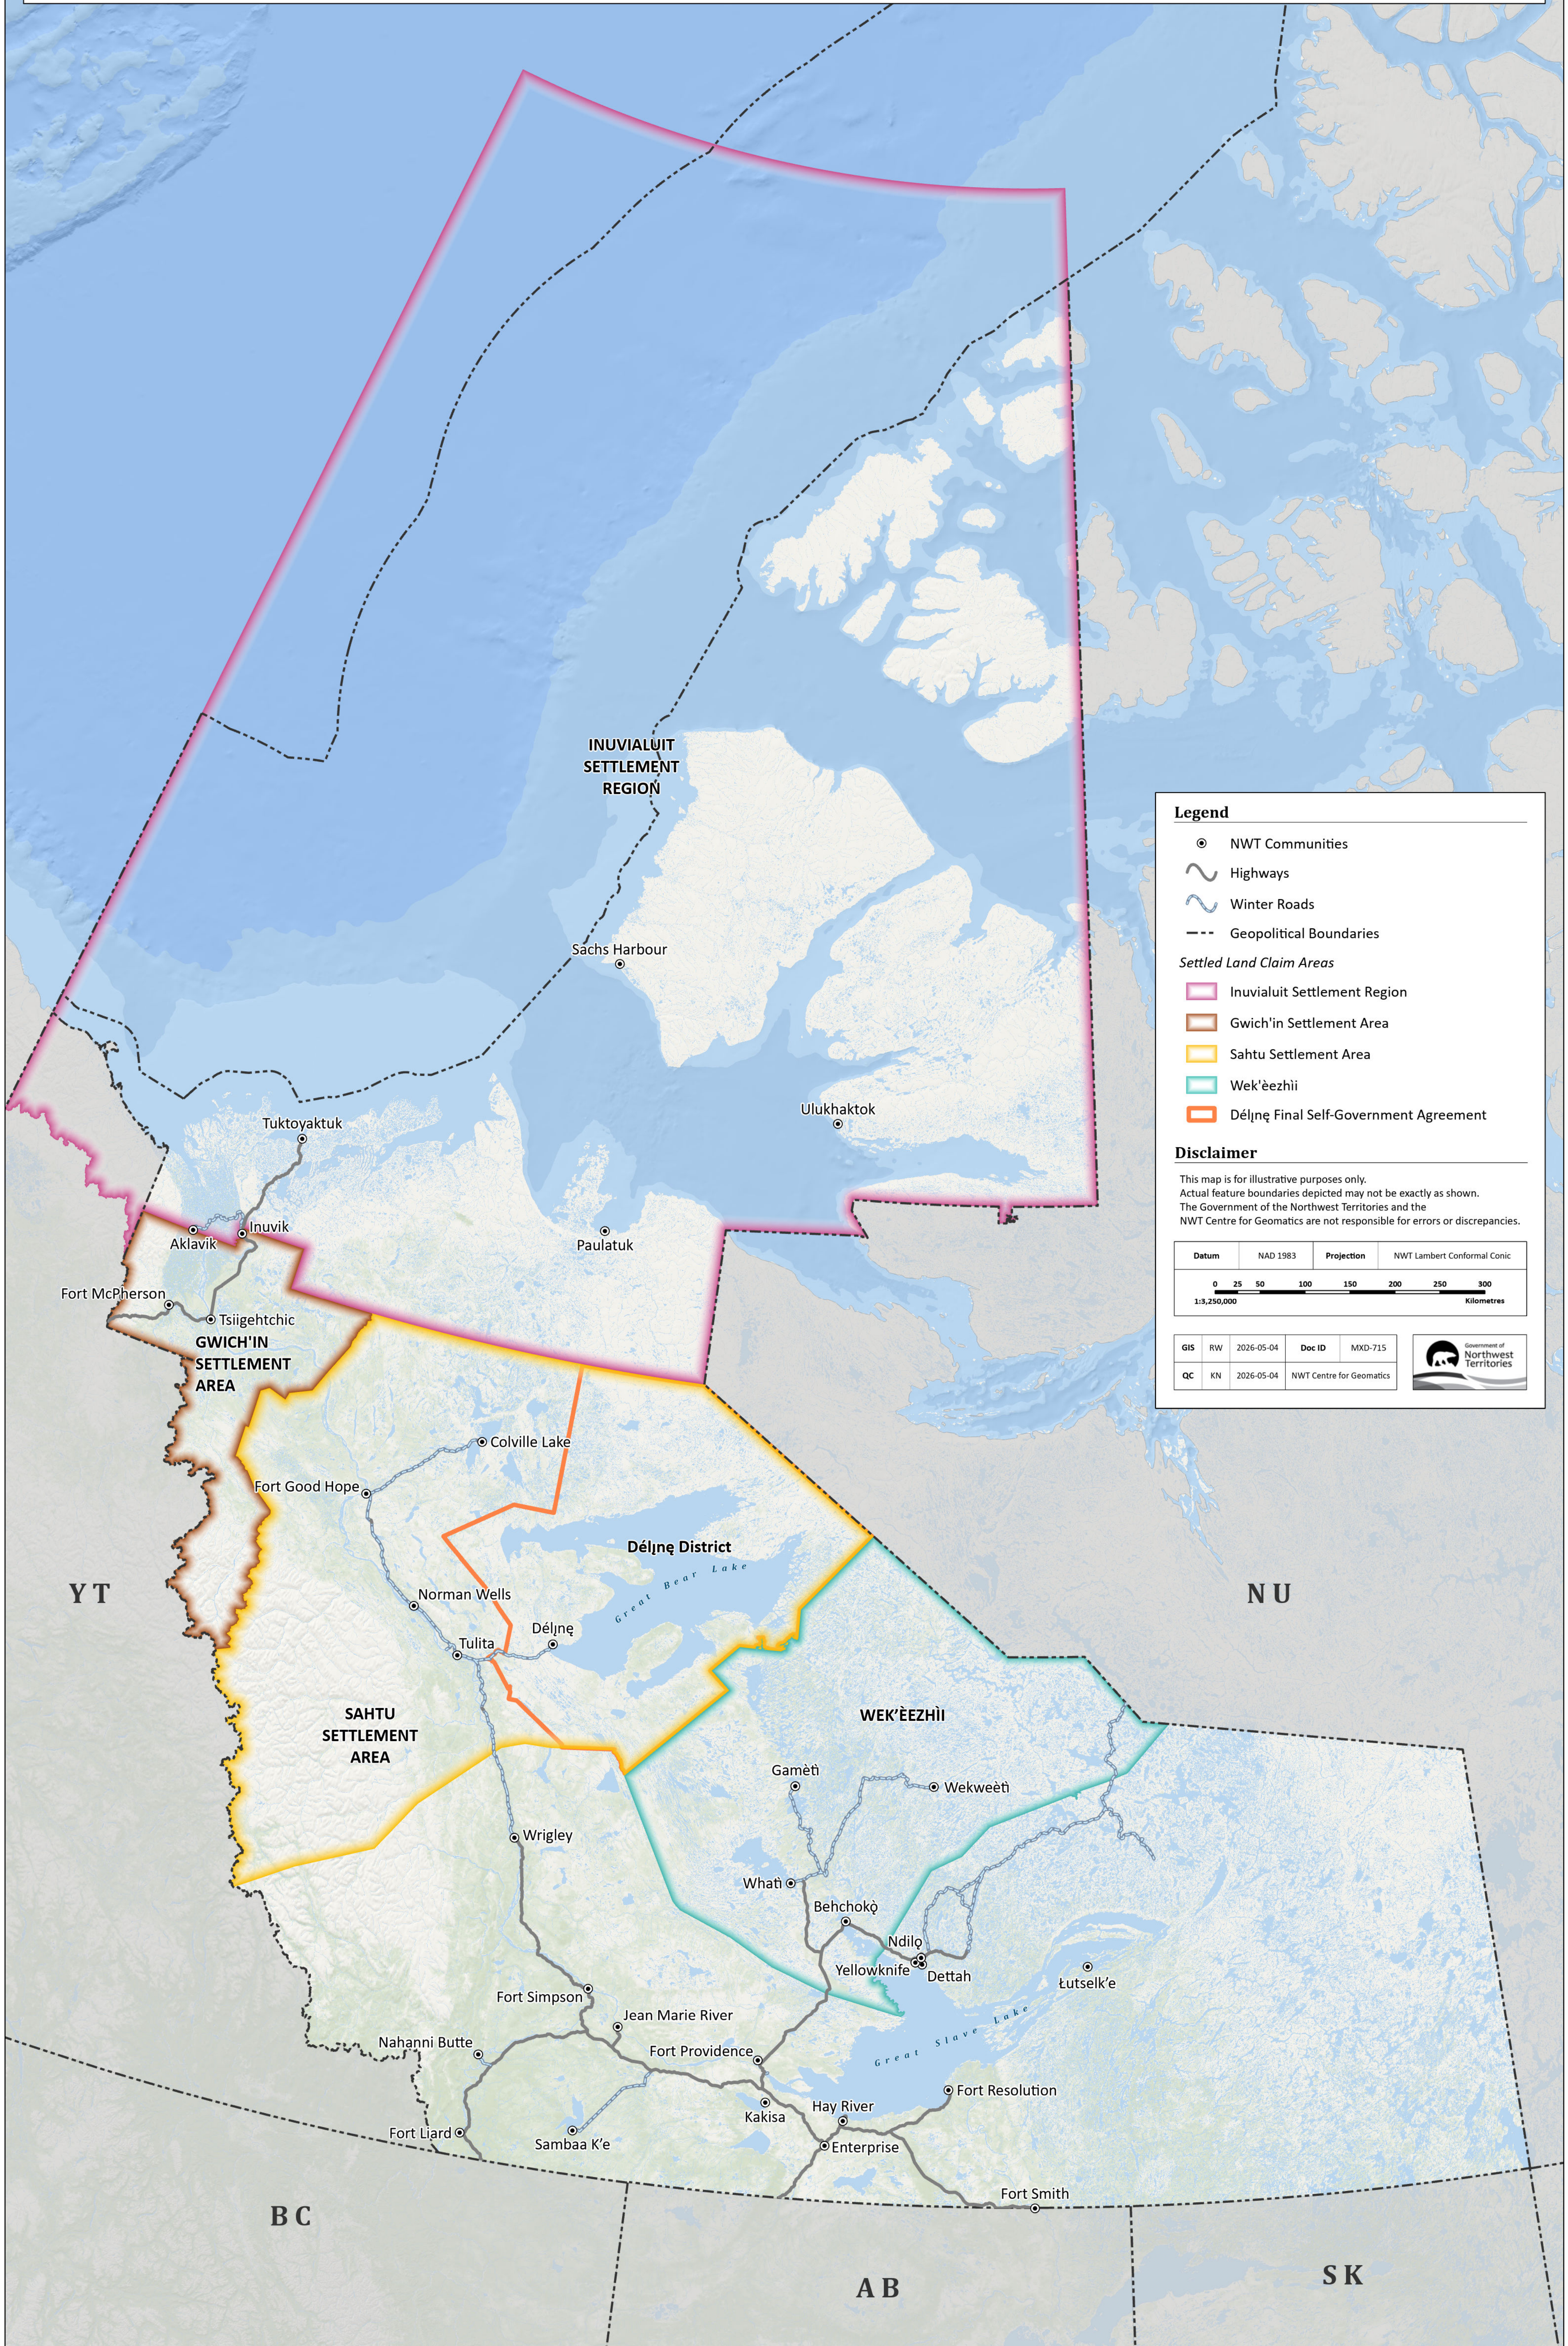

Settled Land Claim Regions of the Northwest Territories

Legend

- NWT Communities
- Highways
- Winter Roads
- - - Geopolitical Boundaries

Settled Land Claim Areas

- Inuvialuit Settlement Region
- Gwich'in Settlement Area
- Sahtu Settlement Area
- Wek'èezhii
- Déljné Final Self-Government Agreement

Disclaimer

This map is for illustrative purposes only. Actual feature boundaries depicted may not be exactly as shown. The Government of the Northwest Territories and the NWT Centre for Geomatics are not responsible for errors or discrepancies.

Datum	NAD 1983	Projection	NWT Lambert Conformal Conic
1:3,250,000			

GIS	RW	2026-05-04	Doc ID	MXD-715	
QC	KN	2026-05-04	NWT Centre for Geomatics		