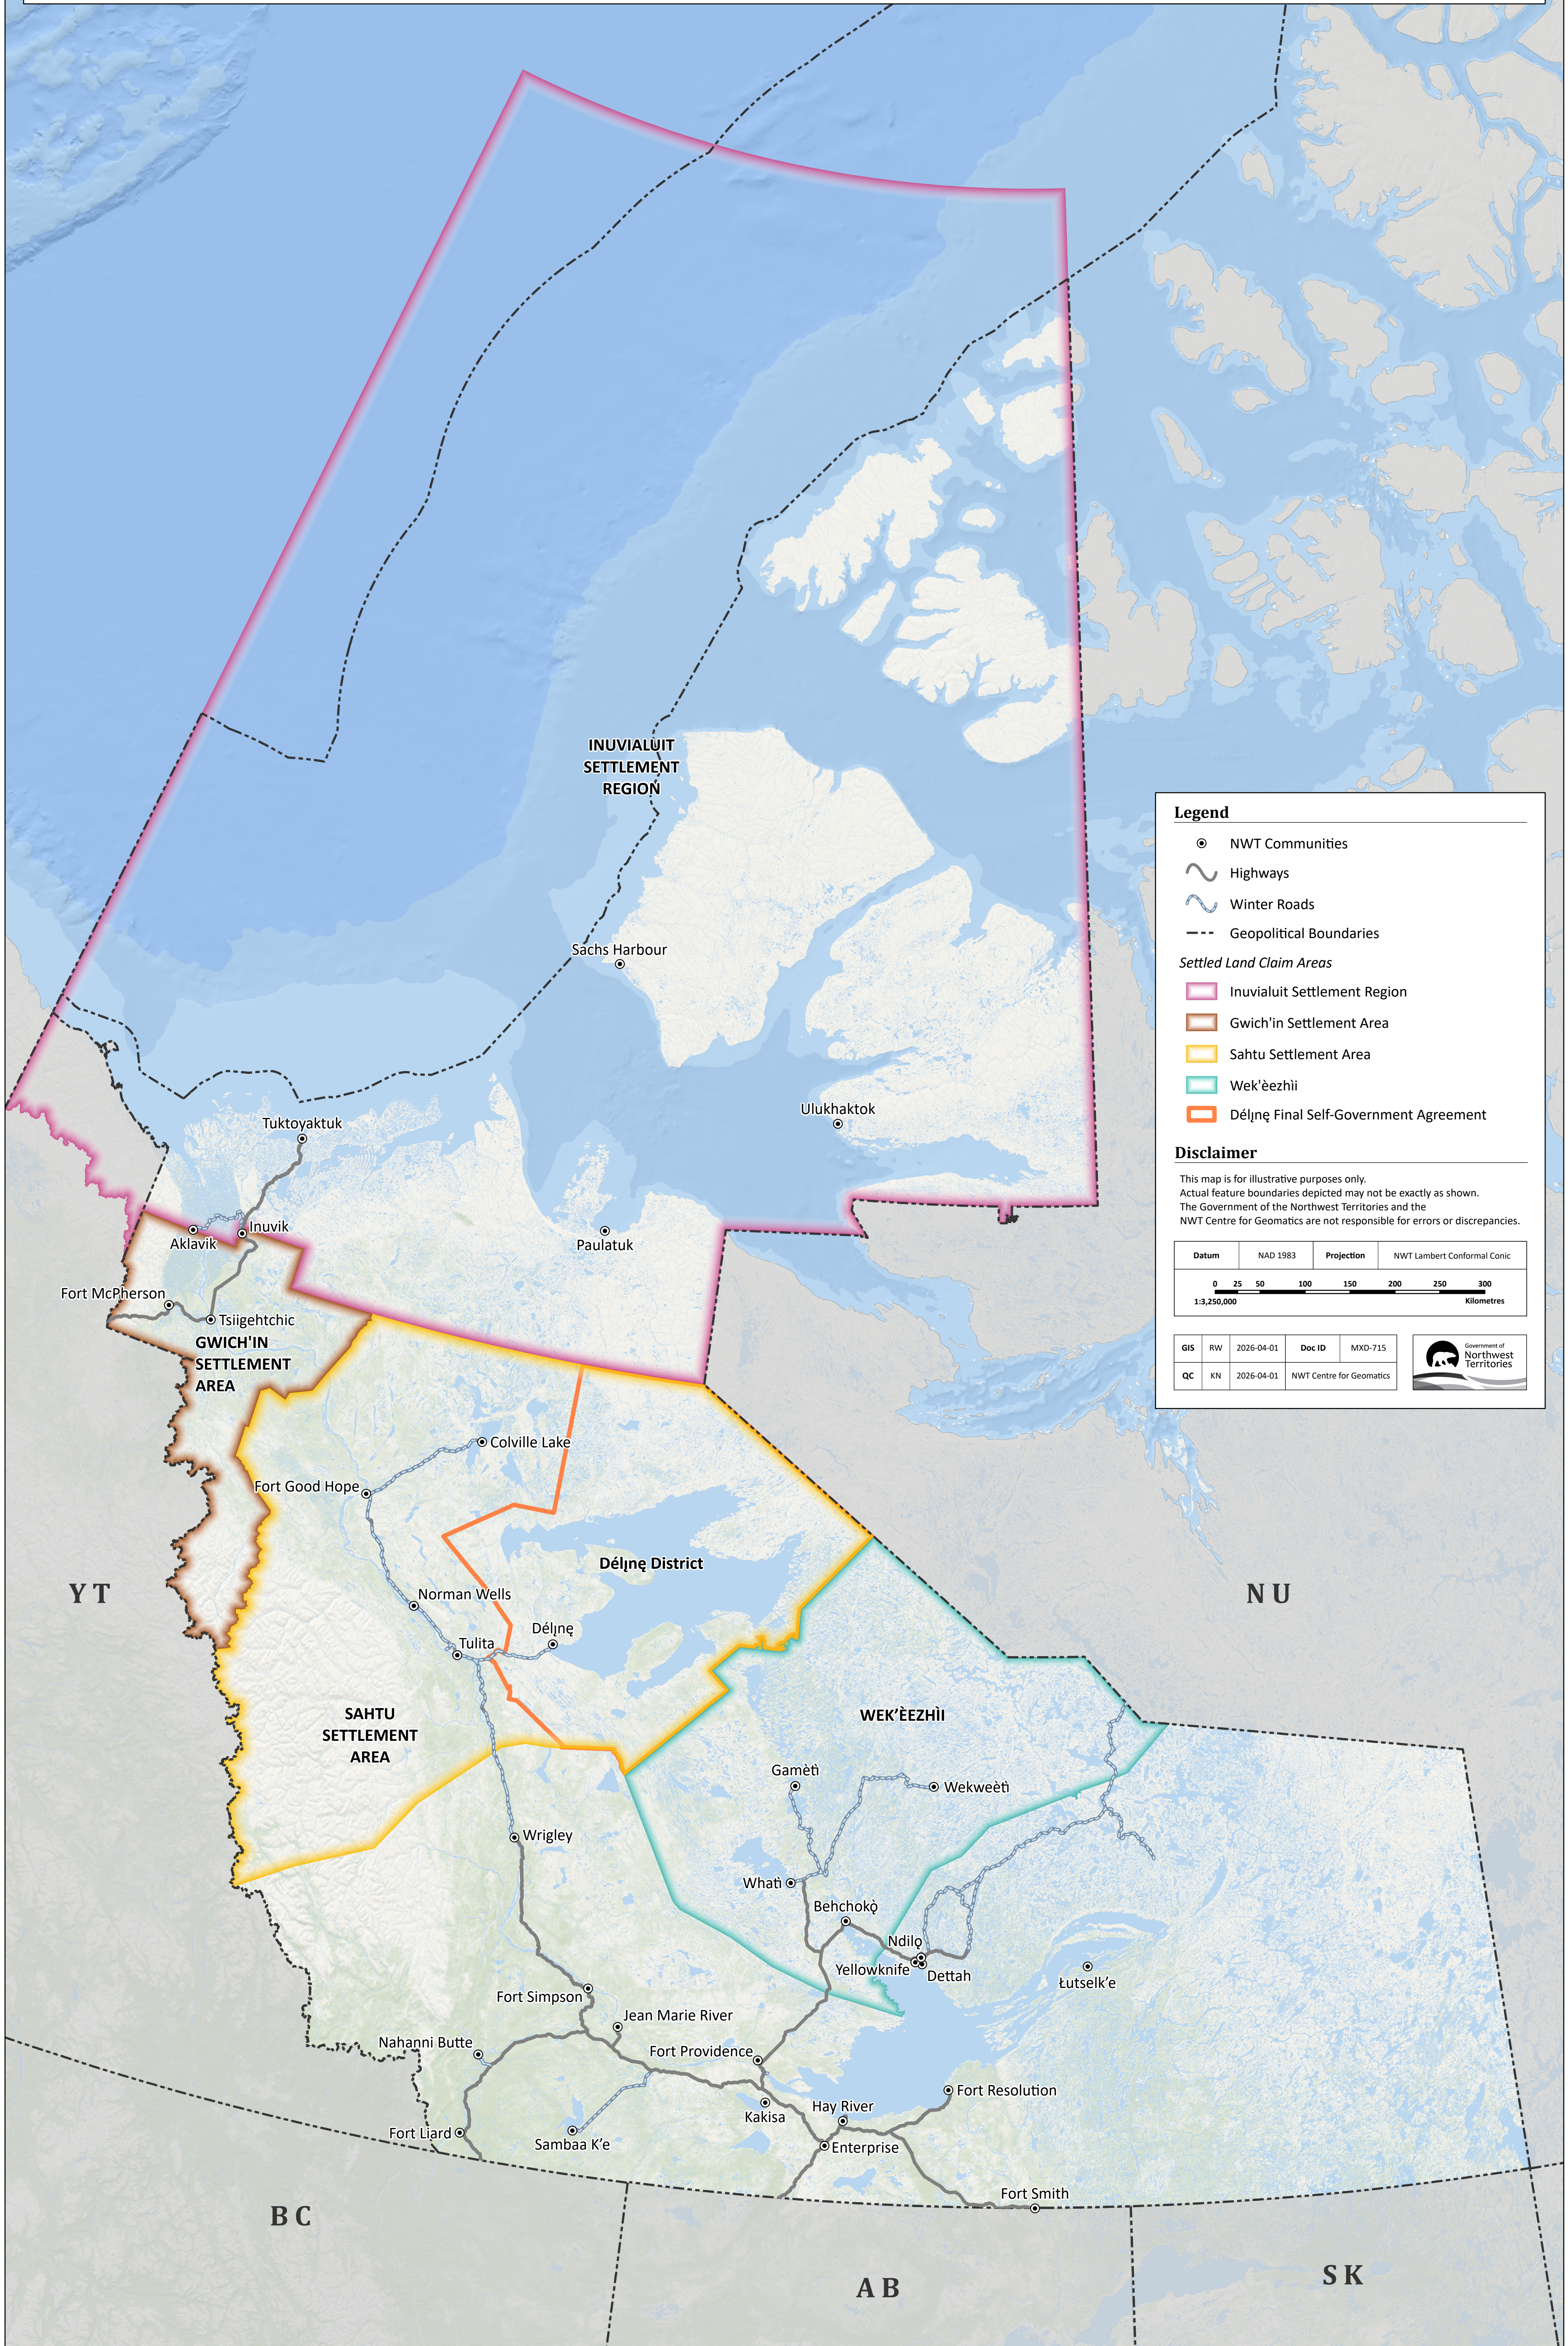

# Settled Land Claim Regions of the Northwest Territories

**Legend**

- NWT Communities
- Highways
- - Winter Roads
- - - Geopolitical Boundaries

**Settled Land Claim Areas**

- Inuvialuit Settlement Region
- Gwich'in Settlement Area
- Sahtu Settlement Area
- Wek'èezhii
- Dèlįnę Final Self-Government Agreement

**Disclaimer**

This map is for illustrative purposes only. Actual feature boundaries depicted may not be exactly as shown. The Government of the Northwest Territories and the NWT Centre for Geomatics are not responsible for errors or discrepancies.

Datum	NAD 1983	Projection	NWT Lambert Conformal Conic
1:3,250,000			

GIS	RW	2026-04-01	Doc ID	MXD-715	
QC	KN	2026-04-01	NWT Centre for Geomatics		