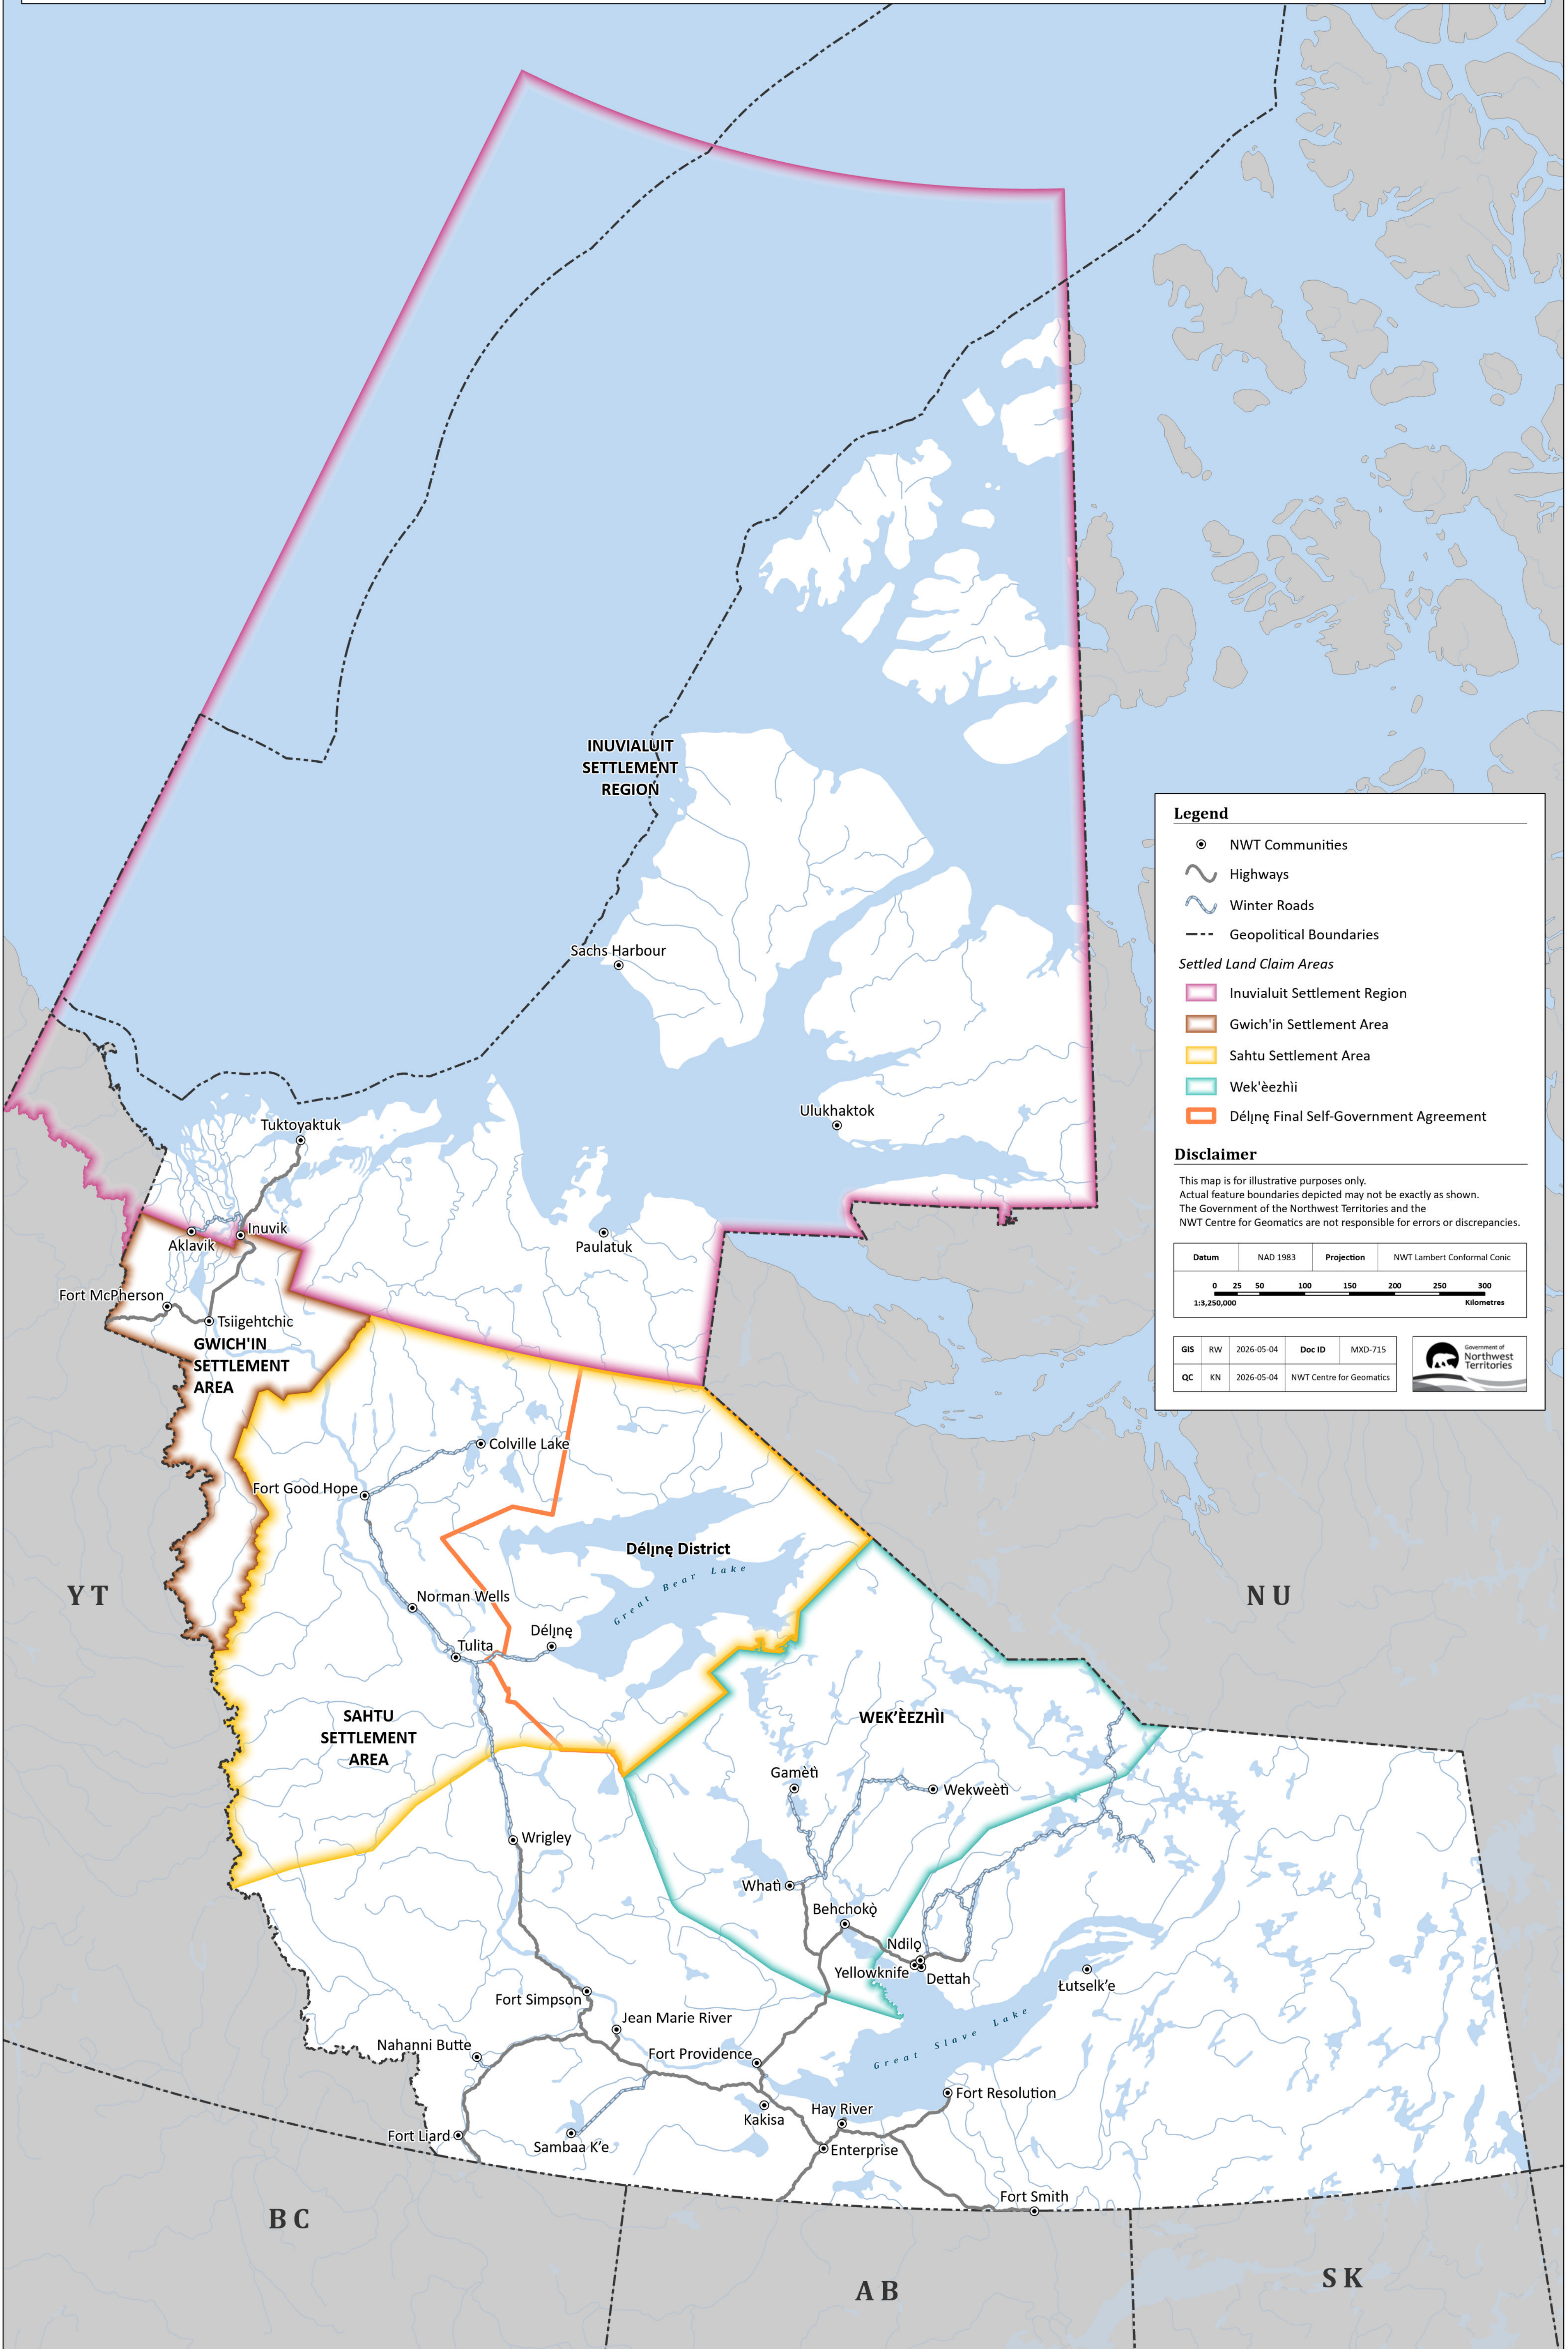

Settled Land Claim Regions of the Northwest Territories

Legend

- NWT Communities
- Highways
- Winter Roads
- - - Geopolitical Boundaries

Settled Land Claim Areas

- Inuvialuit Settlement Region
- Gwich'in Settlement Area
- Sahtu Settlement Area
- Wek'èezhii
- Dèlįę Final Self-Government Agreement

Disclaimer

This map is for illustrative purposes only. Actual feature boundaries depicted may not be exactly as shown. The Government of the Northwest Territories and the NWT Centre for Geomatics are not responsible for errors or discrepancies.

Datum	NAD 1983	Projection	NWT Lambert Conformal Conic
1:3,250,000			

GIS	RW	2026-05-04	Doc ID	MXD-715	
QC	KN	2026-05-04	NWT Centre for Geomatics		