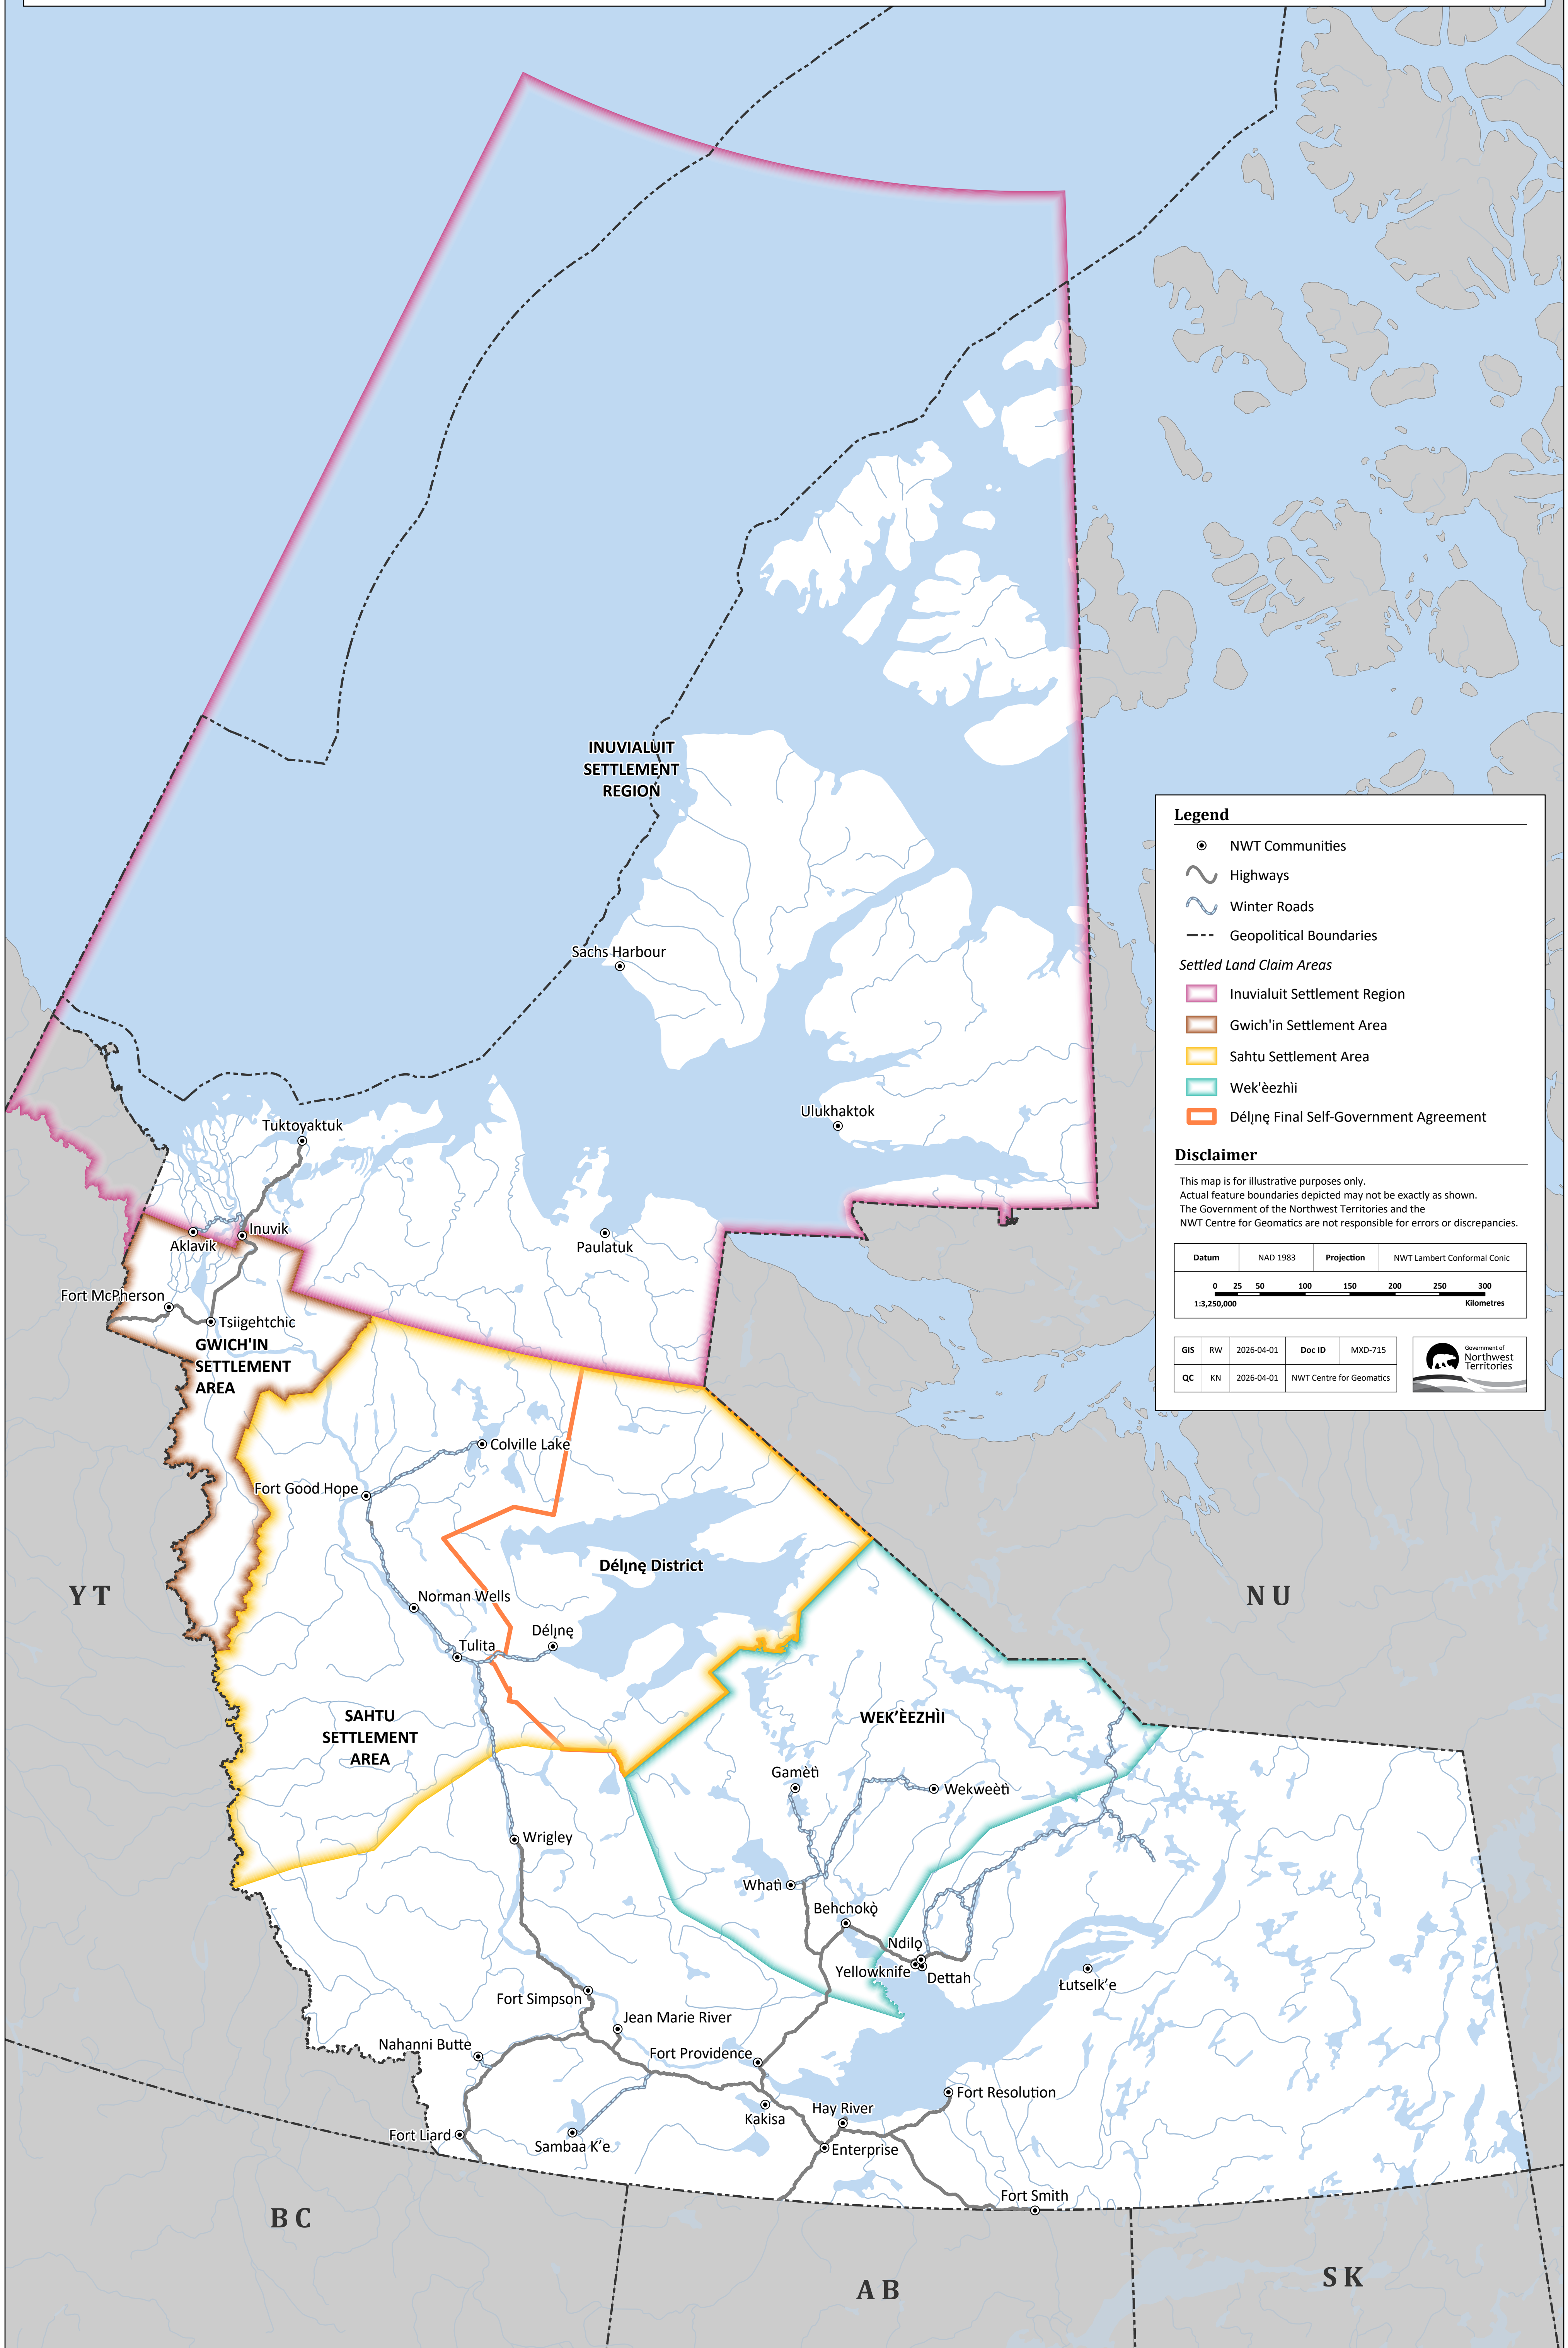

# Settled Land Claim Regions of the Northwest Territories

**Legend**

- NWT Communities
- ~ Highways
- ~ Winter Roads
- - - Geopolitical Boundaries

**Settled Land Claim Areas**

- Inuvialuit Settlement Region
- Gwich'in Settlement Area
- Sahtu Settlement Area
- Wek'èezhii
- Dèlḡḡ Final Self-Government Agreement

**Disclaimer**

This map is for illustrative purposes only. Actual feature boundaries depicted may not be exactly as shown. The Government of the Northwest Territories and the NWT Centre for Geomatics are not responsible for errors or discrepancies.

Datum	NAD 1983	Projection	NWT Lambert Conformal Conic
1:3,250,000			

GIS	RW	2026-04-01	Doc ID	MXD-715	
QC	KN	2026-04-01	NWT Centre for Geomatics		