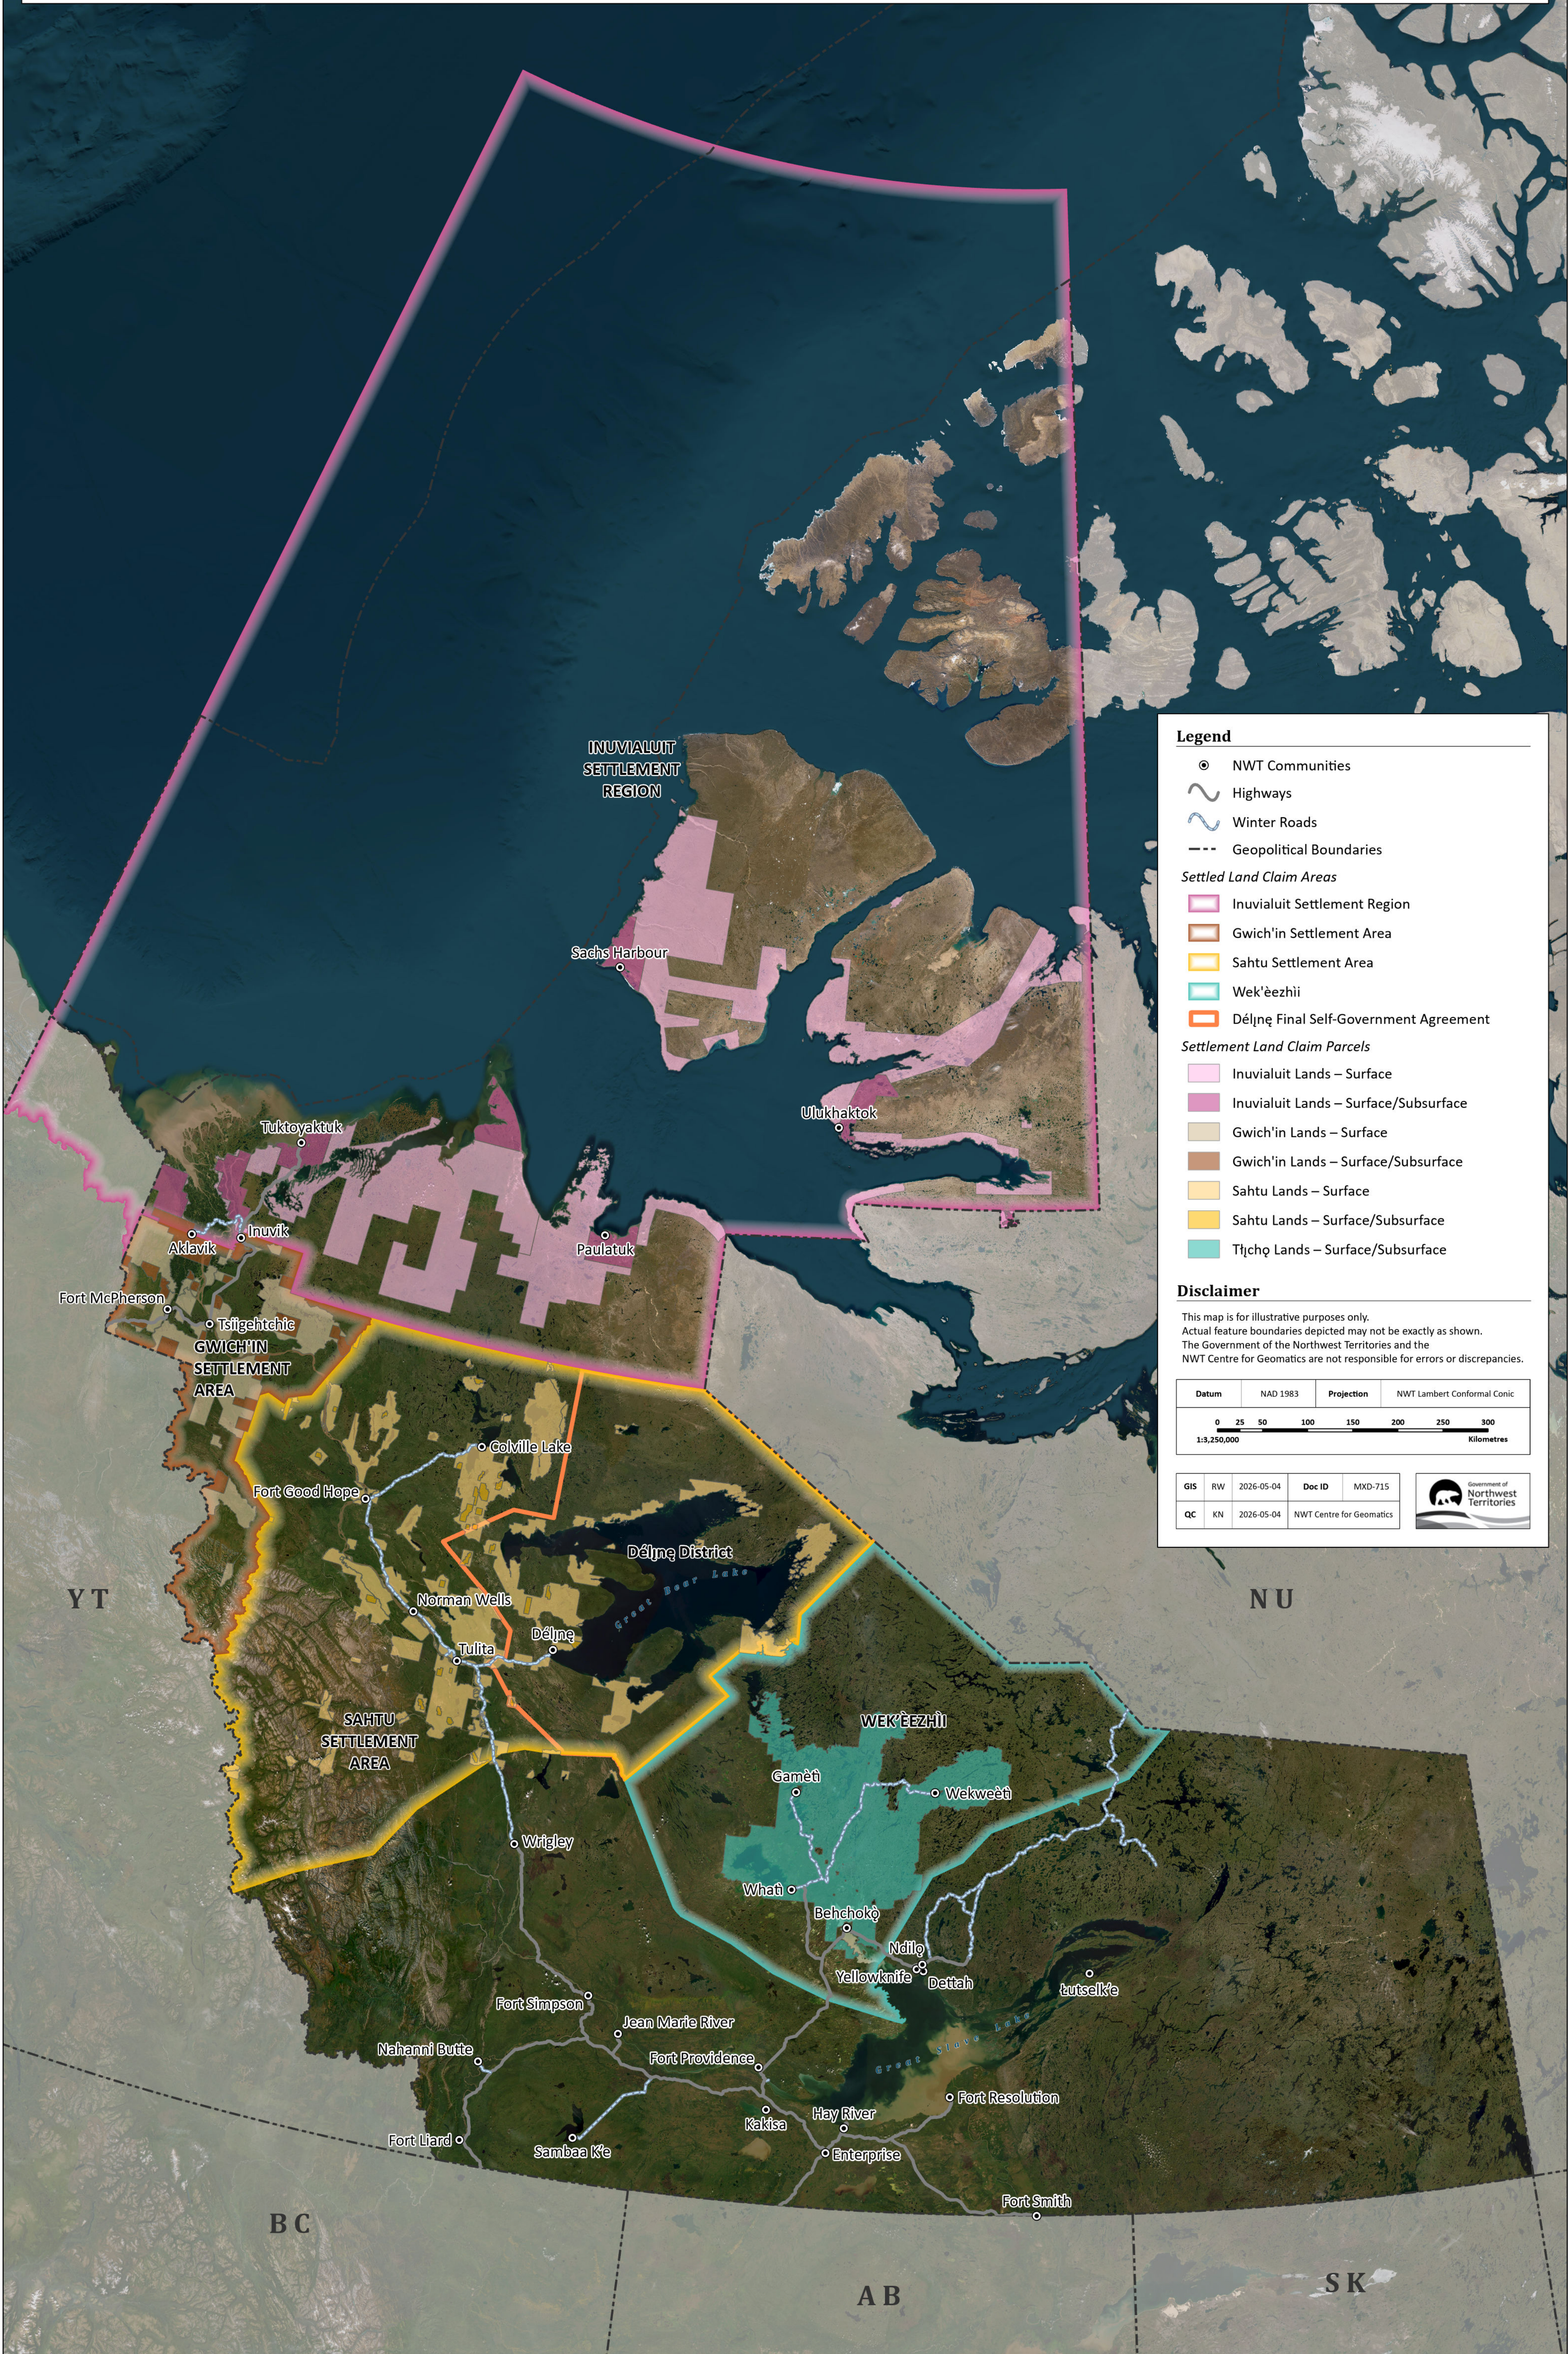

Land Claim Settlement Parcels of the Northwest Territories

Legend

- NWT Communities
- ~ Highways
- ~ Winter Roads
- - - Geopolitical Boundaries

Settled Land Claim Areas

- Inuvialuit Settlement Region
- Gwich'in Settlement Area
- Sahtu Settlement Area
- Wek'èezhii
- Dèlįnę Final Self-Government Agreement

Settlement Land Claim Parcels

- Inuvialuit Lands – Surface
- Inuvialuit Lands – Surface/Subsurface
- Gwich'in Lands – Surface
- Gwich'in Lands – Surface/Subsurface
- Sahtu Lands – Surface
- Sahtu Lands – Surface/Subsurface
- Tłı̄chų Lands – Surface/Subsurface

Disclaimer

This map is for illustrative purposes only. Actual feature boundaries depicted may not be exactly as shown. The Government of the Northwest Territories and the NWT Centre for Geomatics are not responsible for errors or discrepancies.

Datum	NAD 1983	Projection	NWT Lambert Conformal Conic
1:3,250,000			

GIS	RW	2026-05-04	Doc ID	MXD-715	
QC	KN	2026-05-04	NWT Centre for Geomatics		