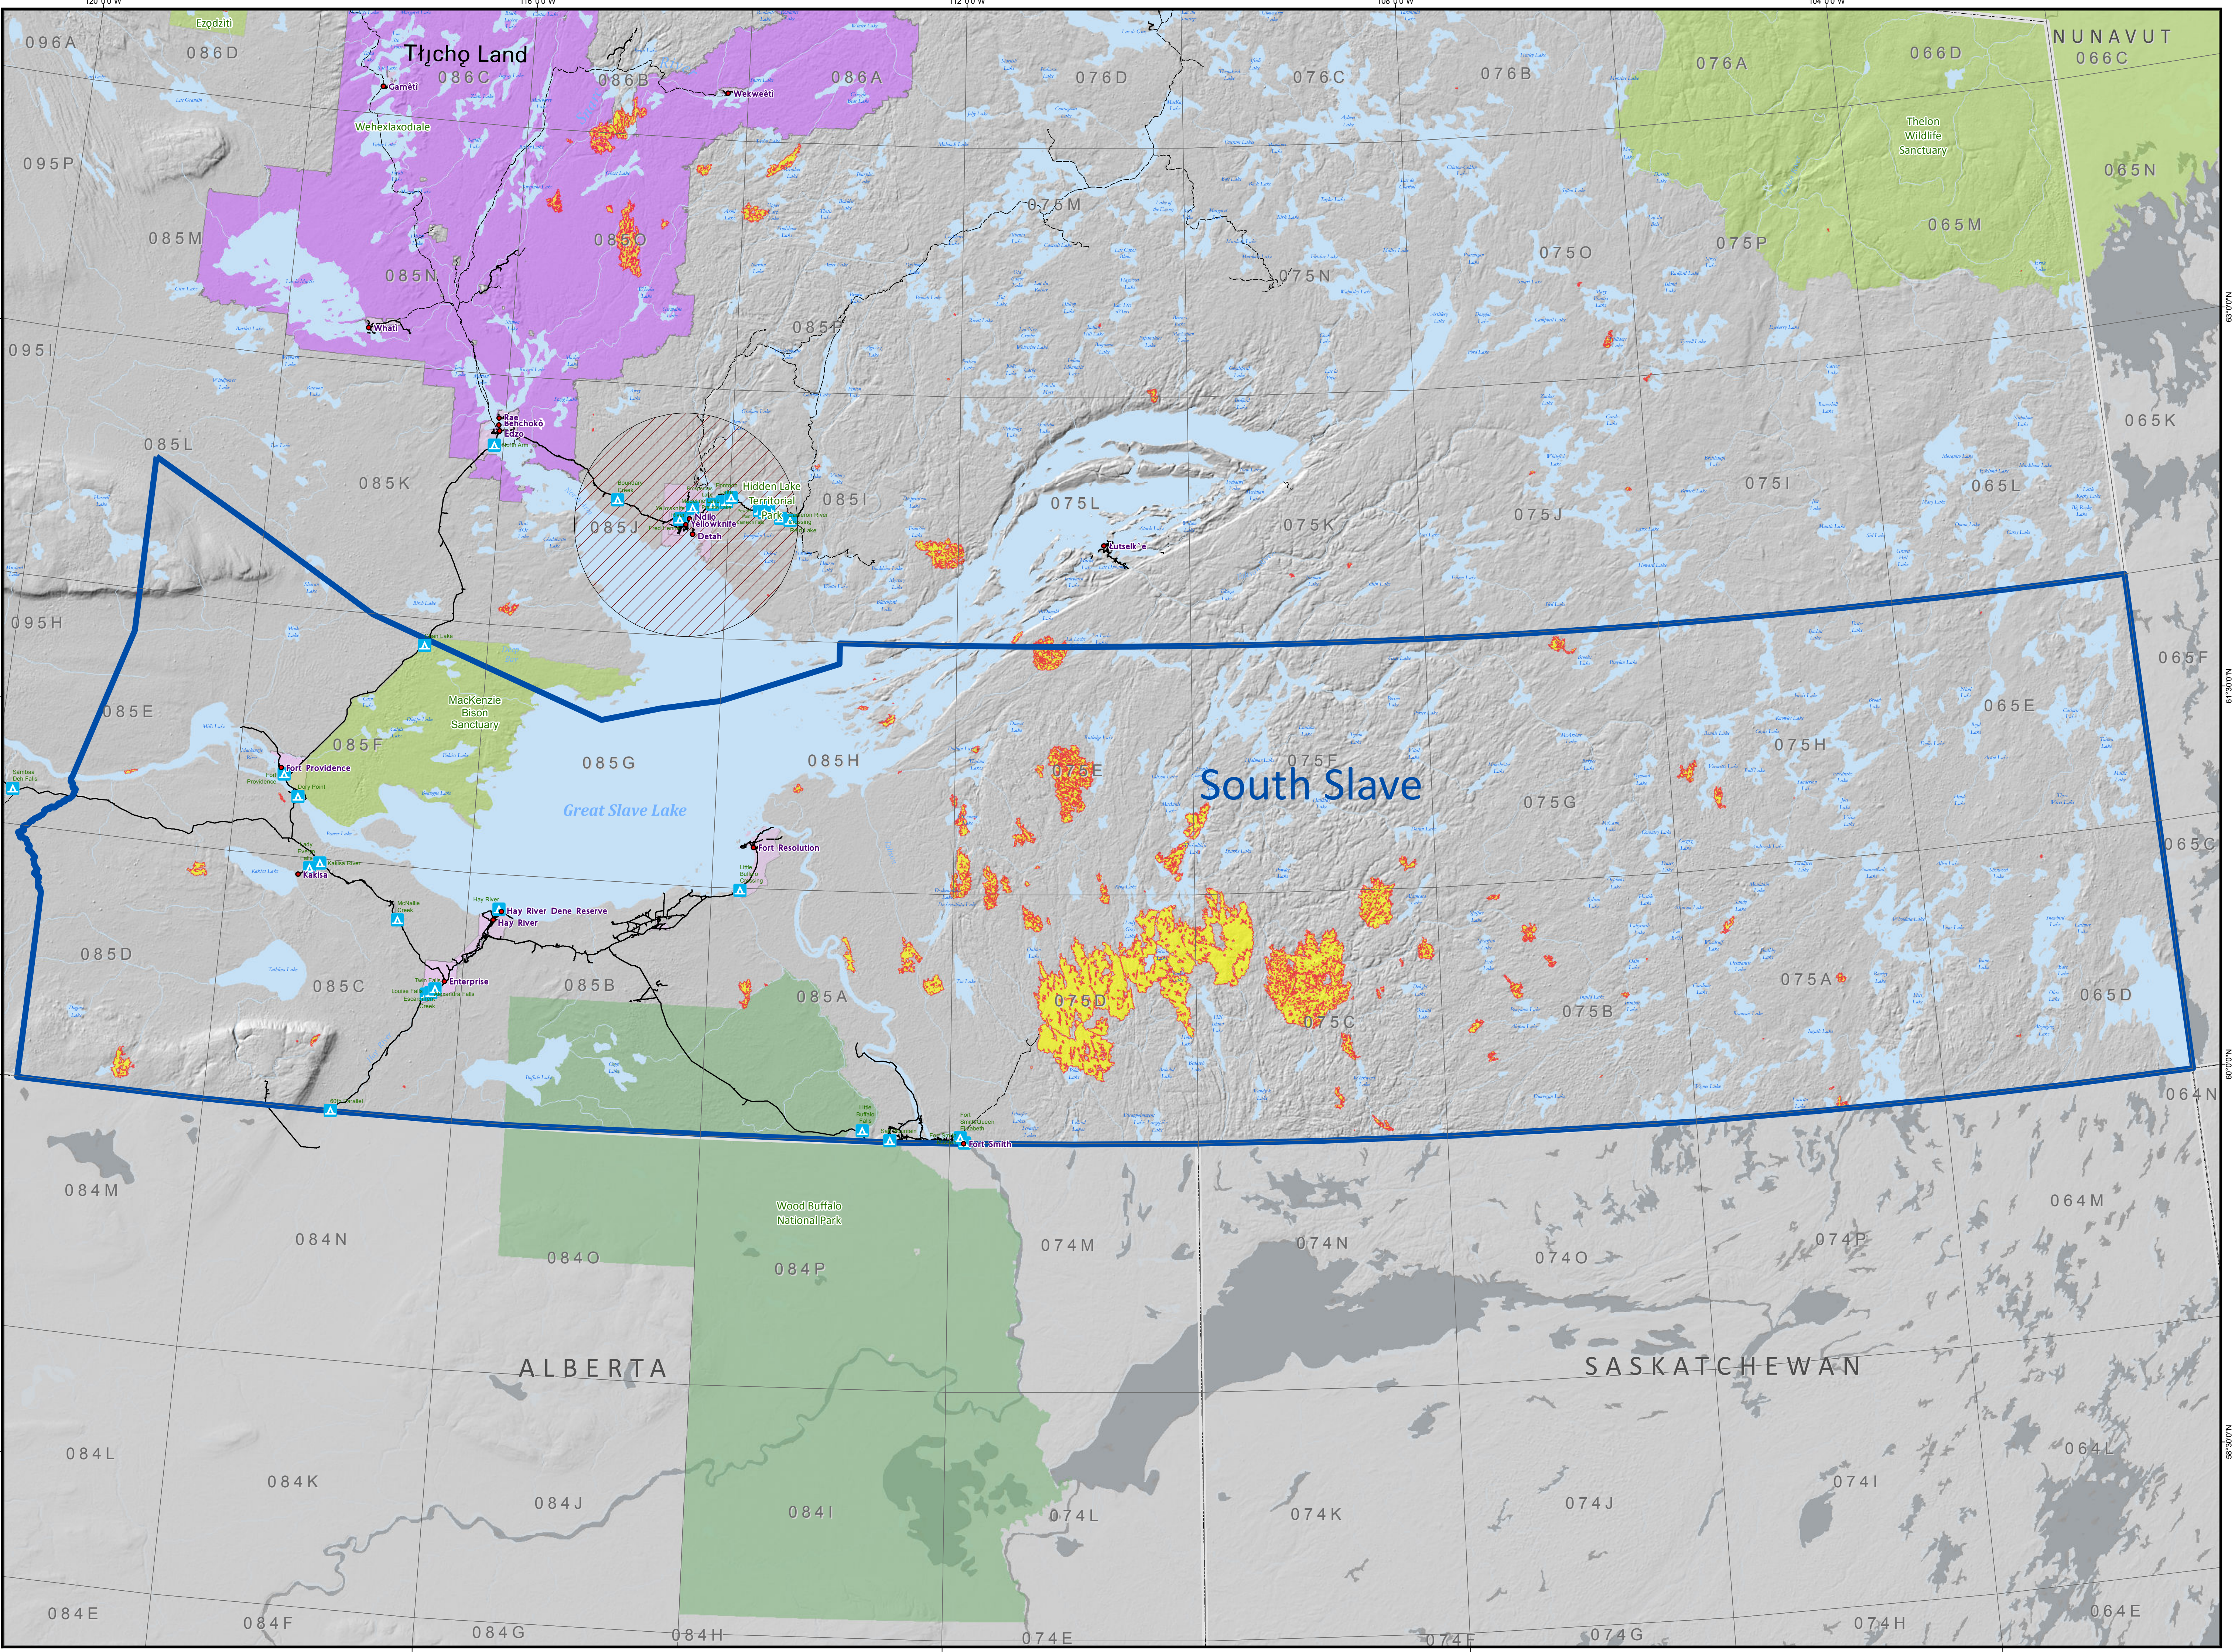

South Slave Fire Locations 2017, NWT

LEGEND

- Community
- Territorial Park
- Winter Road
- Road
- Border
- Watercourse
- 2017 Fire Location
- No Pick Zone
- National Park
- Protected Area
- Community
- Tijcho Land
- Region
- Jurisdictional Boundaries
- Waterbody

Government of
Northwest Territories

GIS	NM	5/11/2018	Doc ID: MKD-578
QA/QC			

Project: NWT Fire Locations 2017, GIS, 5/11/2018, 1:1,250,000, South Slave Region, 2017 Fire Locations, Footer.mxd