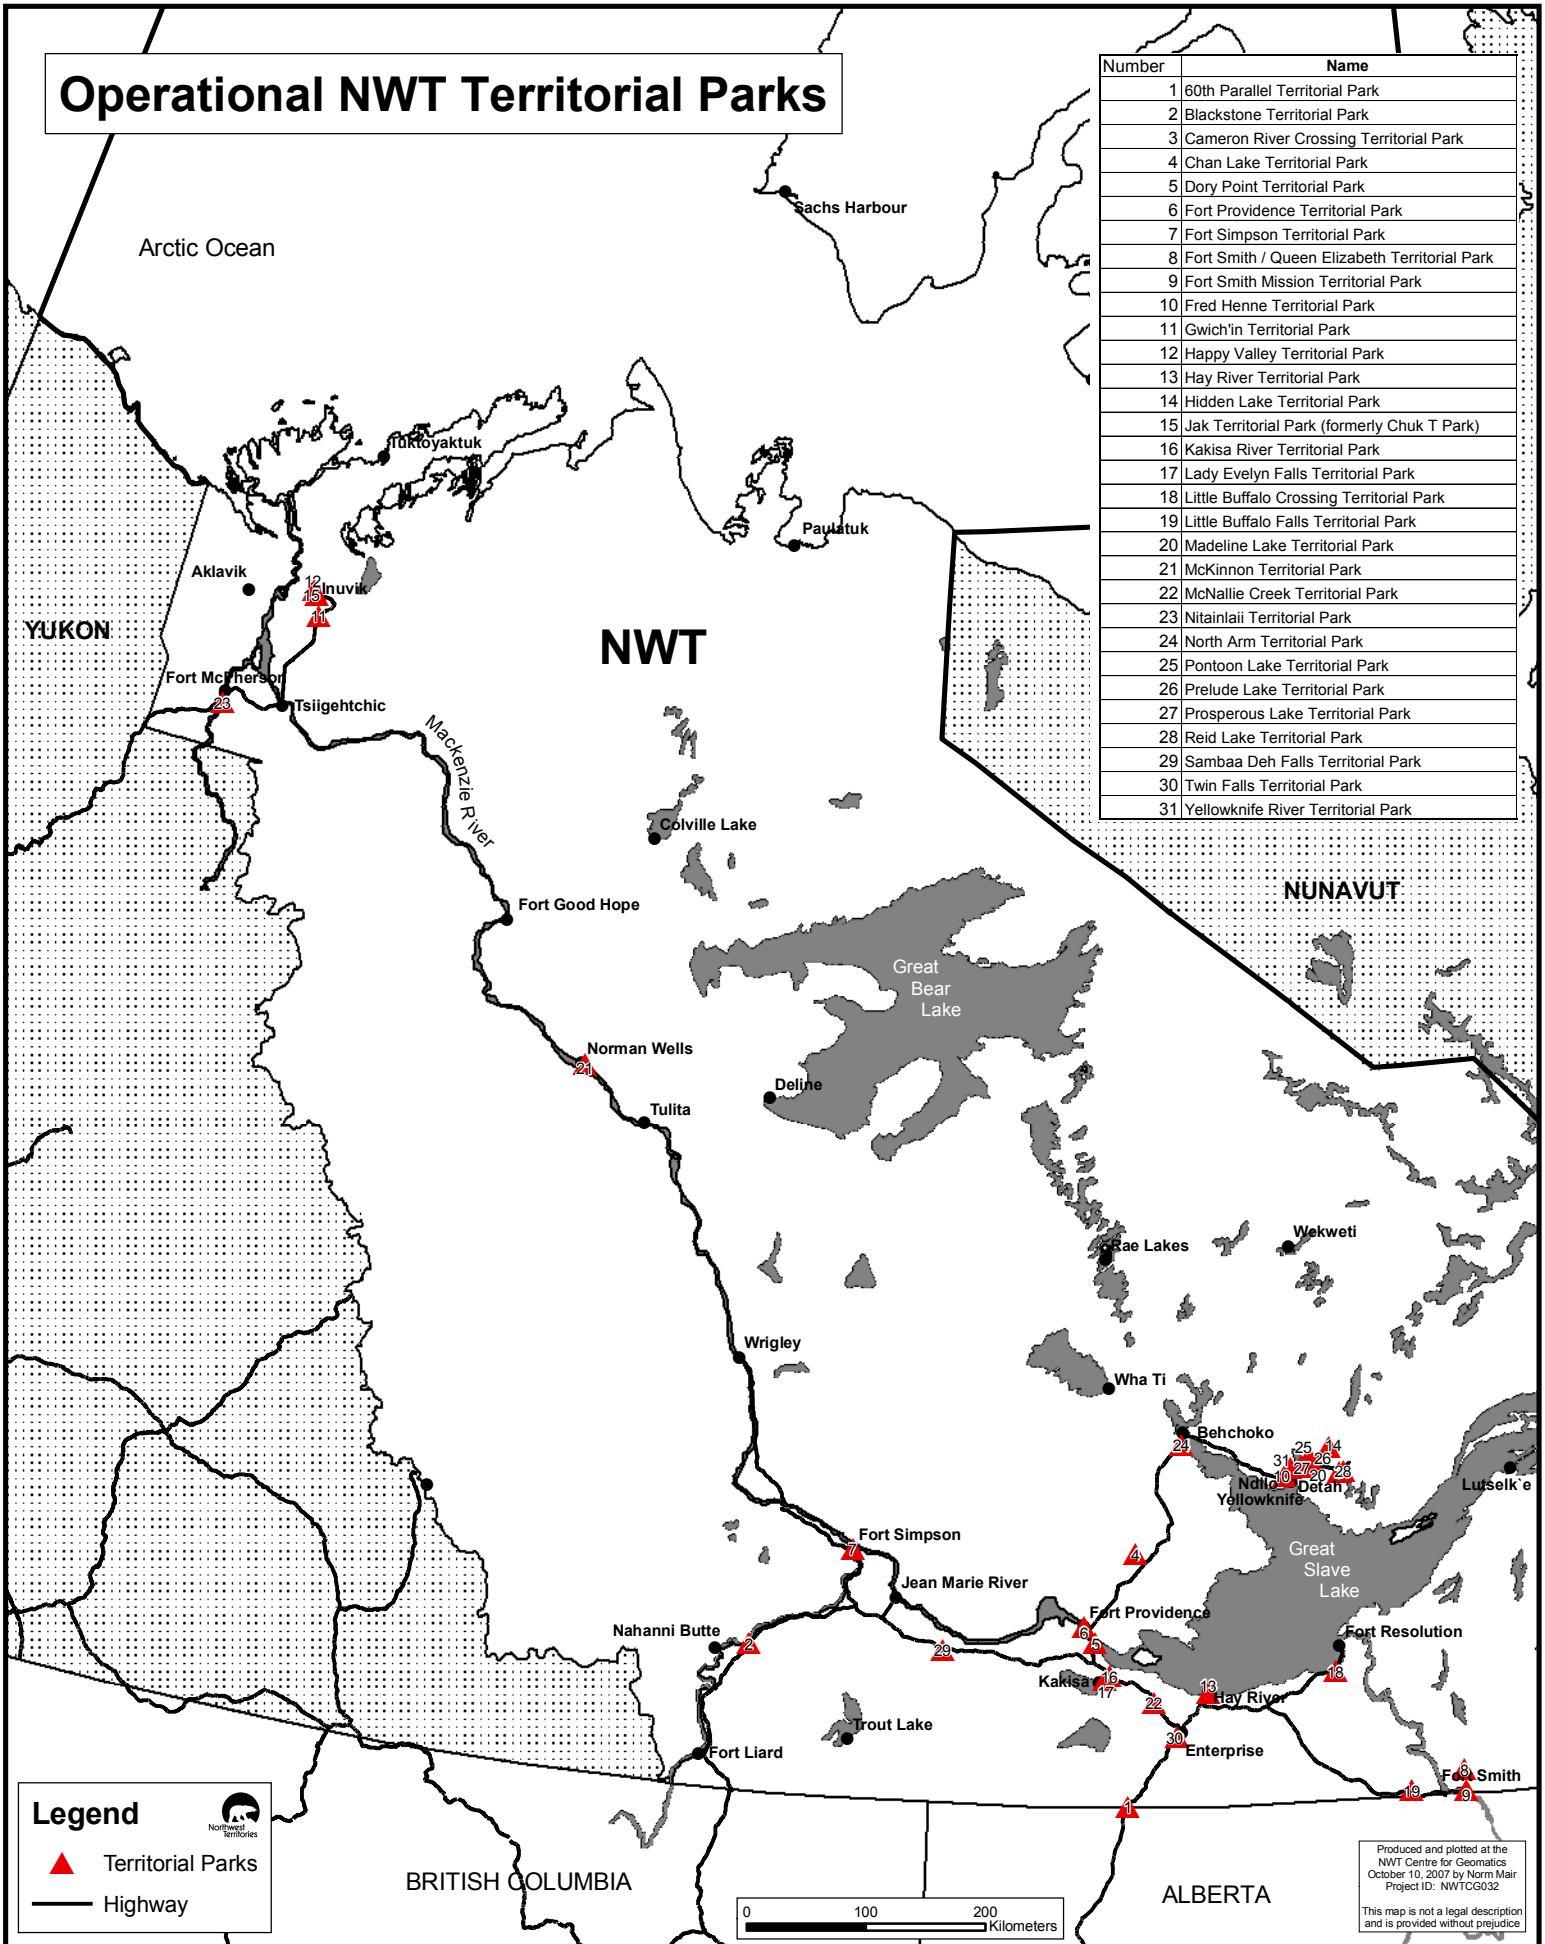

Operational NWT Territorial Parks

Number	Name
1	60th Parallel Territorial Park
2	Blackstone Territorial Park
3	Cameron River Crossing Territorial Park
4	Chan Lake Territorial Park
5	Dory Point Territorial Park
6	Fort Providence Territorial Park
7	Fort Simpson Territorial Park
8	Fort Smith / Queen Elizabeth Territorial Park
9	Fort Smith Mission Territorial Park
10	Fred Henne Territorial Park
11	Gwich'in Territorial Park
12	Happy Valley Territorial Park
13	Hay River Territorial Park
14	Hidden Lake Territorial Park
15	Jak Territorial Park (formerly Chuk T Park)
16	Kakisa River Territorial Park
17	Lady Evelyn Falls Territorial Park
18	Little Buffalo Crossing Territorial Park
19	Little Buffalo Falls Territorial Park
20	Madeline Lake Territorial Park
21	McKinnon Territorial Park
22	McNallie Creek Territorial Park
23	Nitainlai Territorial Park
24	North Arm Territorial Park
25	Pontoon Lake Territorial Park
26	Prelude Lake Territorial Park
27	Prosperous Lake Territorial Park
28	Reid Lake Territorial Park
29	Sambaa Deh Falls Territorial Park
30	Twin Falls Territorial Park
31	Yellowknife River Territorial Park

Legend

- ▲ Territorial Parks
- Highway